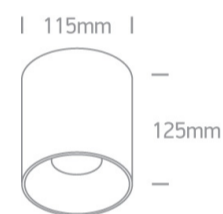

## Dimensions

White

Material

Die Cast + Plastic

Shape

Circular

Height

125mm

Diameter	115mm
Surface Ceiling	Yes
Indoor	Yes
Adjustable	No

## Packing Info

Box Length	12,5cm
Box Width	12,5cm
Box Height	19cm
Box Weight	0.891kg
Pcs/Carton	12
Barcode	5291889059080
HS Code	9405409900

Certification & Warranty

Warranty

3 Years

Weee Directive

Yes

switch to  
**one light!**