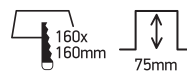

INSTALLATION MANUAL

50122D

ecolight

80 CRI

230V | SMD 2835 | 22W | IP20 | Die cast
Complete with 500mA driver.

A

CUTOUT HOLE: 160x160mm

B

C

*IP54 is the protection degree of the fitting under the ceiling. The fitting part hidden in the ceiling is IP20

Warnings:

1. Make sure that the product is installed properly before connecting to electricity.
2. Do not cover the fitting.
3. Maintenance and installation should only be carried out by a professional electrician.