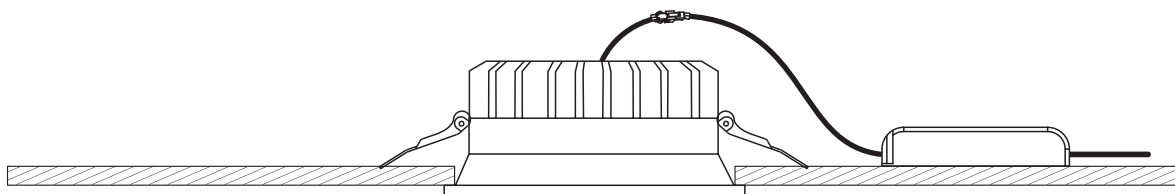

INSTALLATION MANUAL

50122D

ecolight

80 CRI

230V | SMD 2835 | 22W | IP20 | Die cast
Complete with 500mA driver.

A

CUTOUT HOLE: 160x160mm

B

C

*IP54 is the protection degree of the fitting under the ceiling. The fitting part hidden in the ceiling is IP20

Warnings:

1. Make sure that the product is installed properly before connecting to electricity.
2. Do not cover the fitting.
3. Maintenance and installation should only be carried out by a professional electrician.