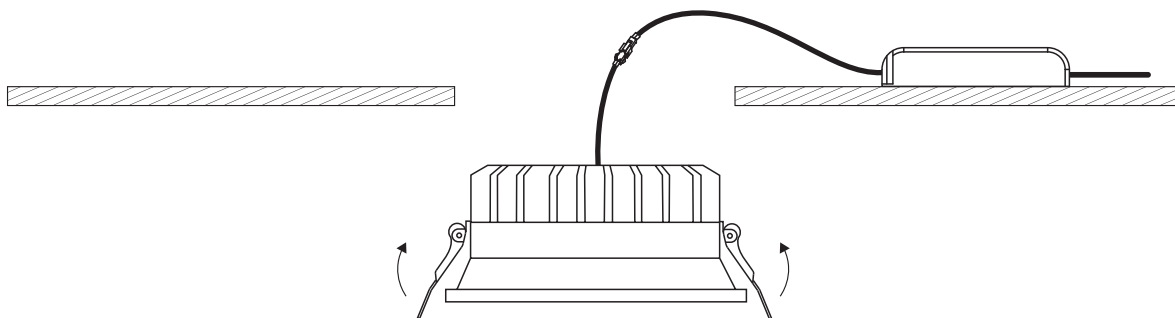

INSTALLATION MANUAL

50122D

ecolight

80 CRI

230V | SMD 2835 | 22W | IP20 | Die cast
Complete with 500mA driver.

A

CUTOUT HOLE: 160x160mm

B

C

*IP54 is the protection degree of the fitting under the ceiling. The fitting part hidden in the ceiling is IP20

Warnings:

1. Make sure that the product is installed properly before connecting to electricity.
2. Do not cover the fitting.
3. Maintenance and installation should only be carried out by a professional electrician.