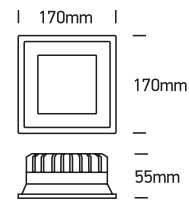

INSTALLATION MANUAL

50122D

ecolight

80 CRI

230V | SMD 2835 | 22W | IP20 | Die cast
Complete with 500mA driver.

A

CUTOUT HOLE: 160x160mm

B

C

*IP54 is the protection degree of the fitting under the ceiling. The fitting part hidden in the ceiling is IP20

Warnings:

1. Make sure that the product is installed properly before connecting to electricity.
2. Do not cover the fitting.
3. Maintenance and installation should only be carried out by a professional electrician.