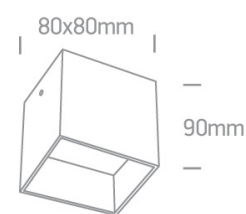

12 Wall & Ceiling>The GU10 & G9 Ceiling Lights

12134/AL

50W MR16 GU10 Ceiling Light Natural Aluminium.

Complies with standard EN60598-1 and any other specific standards.

Downloads

Dimensions

Physical Specification

Item Group	12 Wall & Ceiling
Family	The GU10 & G9 Ceiling Lights
Order Code	12134/AL
Colour	Aluminium
Material	Natural Aluminium
Shape	Circular
Surface Ceiling	Yes
Indoor	Yes
Adjustable	No

Electrical Characteristics

Box Width

9cm

Box Height

10cm

Box Weight

0.410kg

Pcs/Carton

20