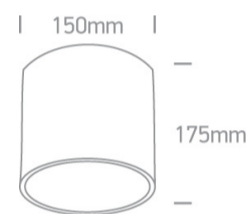

12 Wall & Ceiling > Adjustable Ceiling Lights

12140/G

75w PAR30 E27 Adjustable Ceiling Light.

Complies with standard EN60598-1 and any other specific standards.

Downloads

Dimensions

Gallery

Physical Specification

Material

Die Cast

Shape

Circular

Height

150mm

Diameter	175mm
Surface Ceiling	Yes
Indoor	Yes
Adjustable	2 Directions

Electrical Characteristics