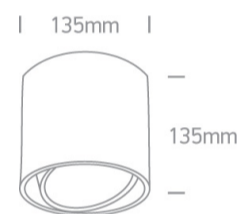

## Dimensions

White

Material

Aluminium

Shape

Circular

Height

135mm

Diameter	135mm
Surface Ceiling	Yes
Indoor	Yes
Adjustable	2 Directions