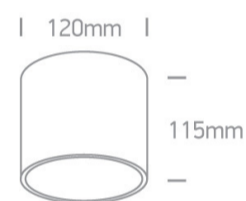

12 Wall & Ceiling>R111 GU10 Ceiling Lights

12144/B

15W GU10, R111 Ceiling Light.

Complies with standard EN60598-1 and any other specific standards.

Downloads

Dimensions

Physical Specification

Item Group	12 Wall & Ceiling
Family	R111 GU10 Ceiling Lights
Order Code	12144/B
Colour	Black
Material	Aluminium
Shape	Circular
Height	115mm
Diameter	120mm
Surface Ceiling	Yes
Indoor	Yes
Adjustable	No

Illumination Data

Illumination Diagram

Packing Info

Box Length	12,5cm
Box Width	12,5cm
Box Height	12,5cm
Box Weight	0.470kg
Pcs/Carton	20
Barcode	5291889060659
HS Code	9405409900

Certification & Warranty

Warranty