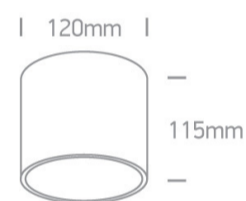

12 Wall & Ceiling > R111 GU10 Ceiling Lights

12144/W

15W GU10, R111 Ceiling Light.

Complies with standard EN60598-1 and any other specific standards.

Downloads

Dimensions

Physical Specification

Item Group	12 Wall & Ceiling
Family	R111 GU10 Ceiling Lights
Order Code	12144/W
Colour	White
Material	Aluminium
Shape	Circular
Height	115mm
Diameter	120mm
Surface Ceiling	Yes
Indoor	Yes
Adjustable	No

Illumination Diagram	
----------------------	---

Packing Info

Box Length	12,5cm
------------	--------

Box Width	12,5cm
-----------	--------

Box Height	12,5cm
------------	--------

Box Weight	0.470kg
------------	---------