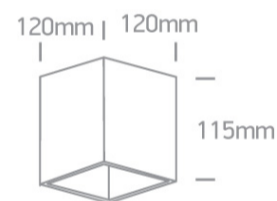

12 Wall &amp; Ceiling &gt; R111 GU10 Ceiling Lights

12144A/B

15W GU10, R111 Ceiling Light.

Complies with standard EN60598-1 and any other specific standards.

## Dimensions

## Physical Specification

Item Group	12 Wall & Ceiling
Family	R111 GU10 Ceiling Lights
Order Code	12144A/B
Colour	Black
Material	Aluminium
Shape	Rectangular
Length	120mm
Width	120mm
Height	115mm
Surface Ceiling	Yes
Indoor	Yes
Adjustable	No

## Packing Info

Box Length	12,5cm
Box Width	12,5cm
Box Height	12,5cm
Box Weight	0.565kg
Pcs/Carton	20
Barcode	5291889060635
HS Code	9405409900

Certification & Warranty

Warranty

5 Years

Weee Directive

Yes

switch to  
**one light!**