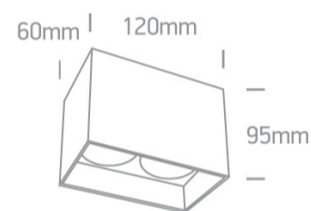

12 Wall &amp; Ceiling&gt;The GU10 Dark Light Aluminium

12205NA/B

2x10W MR16 GU10 Black downlight with Brass reflector.

Complies with standard EN60598-1 and any other specific standards.

## Dimensions

## Physical Specification

Item Group	12 Wall & Ceiling
Family	The GU10 Dark Light Aluminium
Order Code	12205NA/B
Colour	Black
Material	Aluminium
Shape	Rectangular
Length	120mm
Width	60mm
Height	95mm
Surface Ceiling	Yes
Indoor	Yes
Adjustable	No

## Packing Info

Box Length	9cm
Box Width	9cm
Box Height	10,5cm
Box Weight	0.504kg
Pcs/Carton	24
Barcode	5291889055525
HS Code	9405409900

Certification & Warranty

Warranty

5 Years

Weee Directive

Yes

switch to  
**one light!**