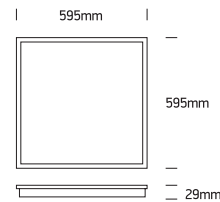

INSTALLATION MANUAL

50140B

ecopanel

80
CRI

CE

RoHS
COMPLIANT

NOT
DIMMABLE

230V | SMD 2835 | 40W | IP20 | Aluminium + Steel
Complete with 850mA driver.

one
LIGHT

A Recessed fitting for 600x600mm T-rail false ceilings.

B Mounting fitting using optional mounting clips 050108.

C Ceiling mount suspended applications using optional kit 050017.

Warnings:

1. Make sure that the product is installed properly before connecting to electricity.
2. Do not cover the fitting.
3. Maintenance and installation should only be carried out by a professional electrician.