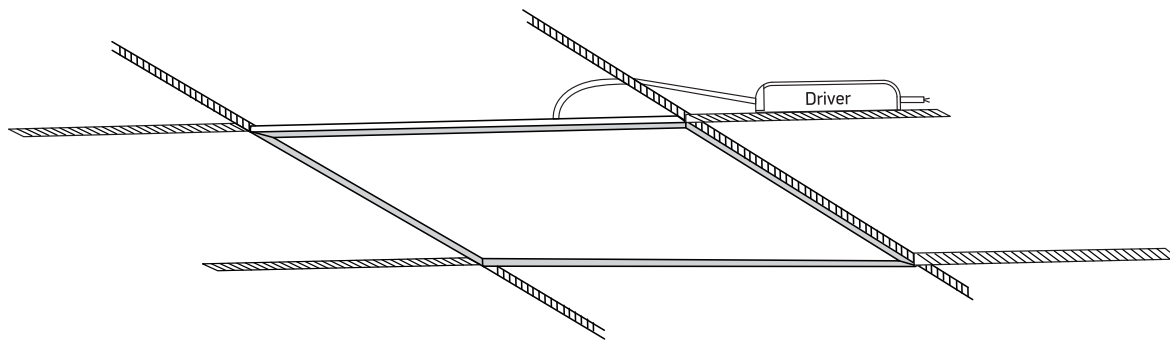

INSTALLATION MANUAL

50140B

ecopanel

80
CRI

CE

RoHS
COMPLIANT

NOT
DIMMABLE

230V | SMD 2835 | 40W | IP20 | Aluminium + Steel
Complete with 850mA driver.

one
LIGHT

A Recessed fitting for 600x600mm T-rail false ceilings.

B Mounting fitting using optional mounting clips 050108.

C Ceiling mount suspended applications using optional kit 050017.

Warnings:

1. Make sure that the product is installed properly before connecting to electricity.
2. Do not cover the fitting.
3. Maintenance and installation should only be carried out by a professional electrician.