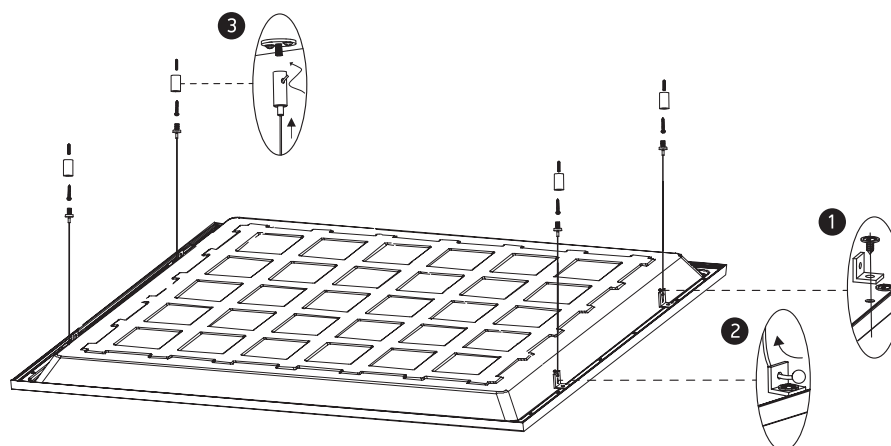

one
LIGHT

A Recessed fitting for 600x600mm T-rail false ceilings.

B Mounting fitting using optional mounting clips 050108.

C Ceiling mount suspended applications using optional kit 050017.

Warnings:

1. Make sure that the product is installed properly before connecting to electricity.
2. Do not cover the fitting.
3. Maintenance and installation should only be carried out by a professional electrician.