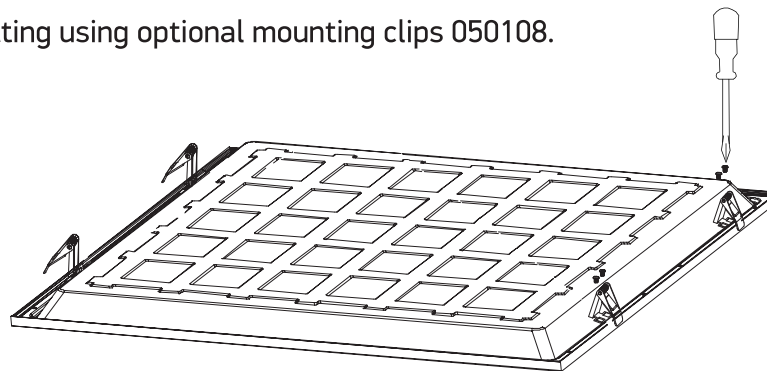

INSTALLATION MANUAL

50140B

ecopanel

80
CRI

CE

RoHS
COMPLIANT

NOT
DIMMABLE

230V | SMD 2835 | 40W | IP20 | Aluminium + Steel
Complete with 850mA driver.

one
LIGHT

A Recessed fitting for 600x600mm T-rail false ceilings.

B Mounting fitting using optional mounting clips 050108.

C Ceiling mount suspended applications using optional kit 050017.

Warnings:

1. Make sure that the product is installed properly before connecting to electricity.
2. Do not cover the fitting.
3. Maintenance and installation should only be carried out by a professional electrician.