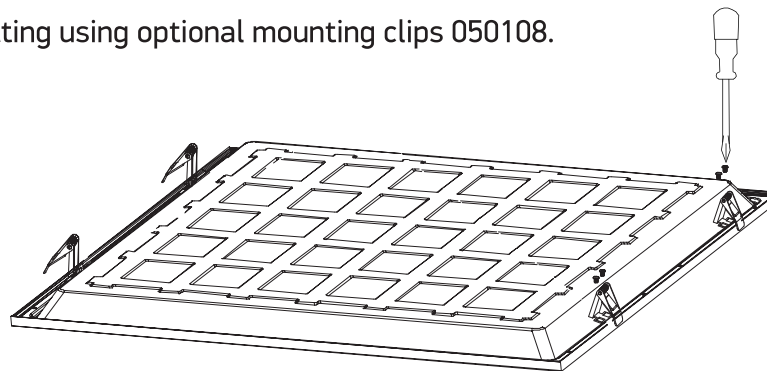

INSTALLATION MANUAL

50140B

ecopanel

80
CRI

CE

RoHS
COMPLIANT

230V | SMD 2835 | 40W | IP20 | Aluminium + Steel
Complete with 850mA driver.

one
LIGHT

A Recessed fitting for 600x600mm T-rail false ceilings.

B Mounting fitting using optional mounting clips 050108.

C Ceiling mount suspended applications using optional kit 050017.

Warnings:

1. Make sure that the product is installed properly before connecting to electricity.
2. Do not cover the fitting.
3. Maintenance and installation should only be carried out by a professional electrician.