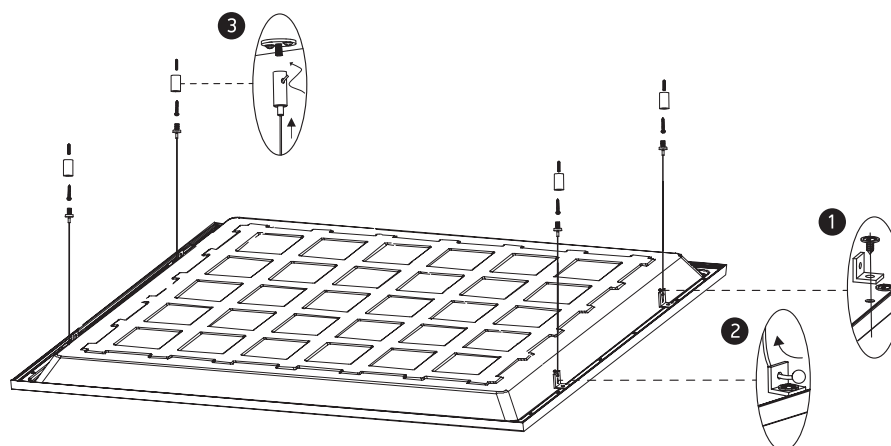

INSTALLATION MANUAL

50140B

ecopanel

80
CRI

CE

RoHS
COMPLIANT

230V | SMD 2835 | 40W | IP20 | Aluminium + Steel
Complete with 850mA driver.

one
LIGHT

A Recessed fitting for 600x600mm T-rail false ceilings.

B Mounting fitting using optional mounting clips 050108.

C Ceiling mount suspended applications using optional kit 050017.

Warnings:

1. Make sure that the product is installed properly before connecting to electricity.
2. Do not cover the fitting.
3. Maintenance and installation should only be carried out by a professional electrician.