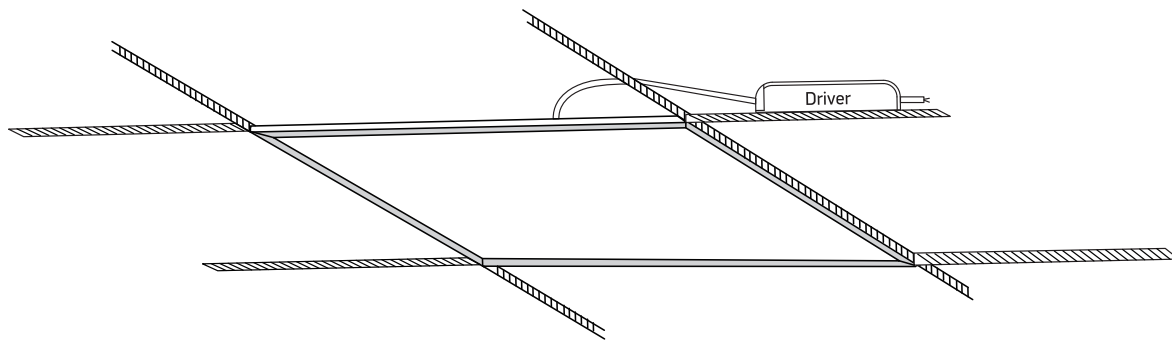

INSTALLATION MANUAL

50140B

ecopanel

80
CRI

CE

RoHS
COMPLIANT

230V | SMD 2835 | 40W | IP20 | Aluminium + Steel
Complete with 850mA driver.

one
LIGHT

A Recessed fitting for 600x600mm T-rail false ceilings.

B Mounting fitting using optional mounting clips 050108.

C Ceiling mount suspended applications using optional kit 050017.

Warnings:

1. Make sure that the product is installed properly before connecting to electricity.
2. Do not cover the fitting.
3. Maintenance and installation should only be carried out by a professional electrician.