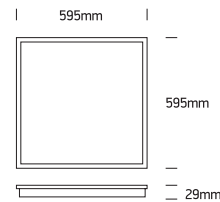

INSTALLATION MANUAL

50140B

ecopanel

80
CRI

CE

RoHS
COMPLIANT

230V | SMD 2835 | 40W | IP20 | Aluminium + Steel
Complete with 850mA driver.

one
LIGHT

A Recessed fitting for 600x600mm T-rail false ceilings.

B Mounting fitting using optional mounting clips 050108.

C Ceiling mount suspended applications using optional kit 050017.

Warnings:

1. Make sure that the product is installed properly before connecting to electricity.
2. Do not cover the fitting.
3. Maintenance and installation should only be carried out by a professional electrician.