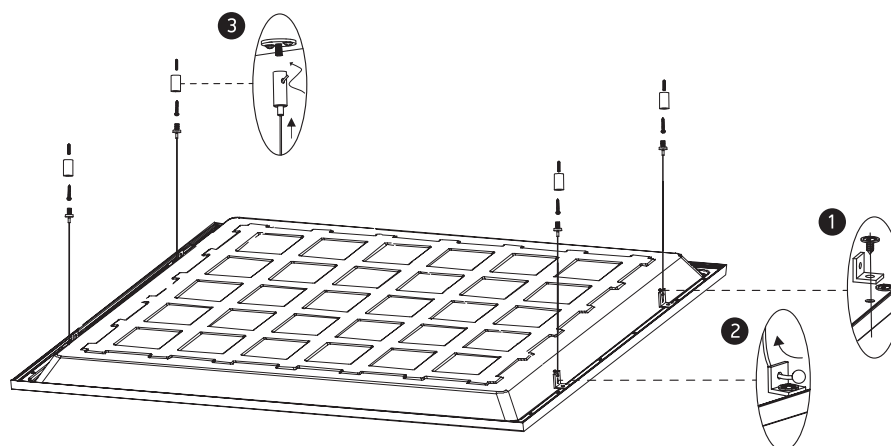

C Ceiling mount suspended applications using optional kit 050017.

Warnings:

1. Make sure that the product is installed properly before connecting to electricity.
2. Do not cover the fitting.
3. Maintenance and installation should only be carried out by a professional electrician.