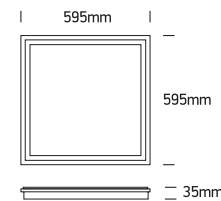

INSTALLATION MANUAL

50140BU

ecopanel

UGR19

80
CRI

230V | SMD 2835 | 40W | IP20 | Aluminium + Steel
Complete with 1000mA driver.

one
LIGHT