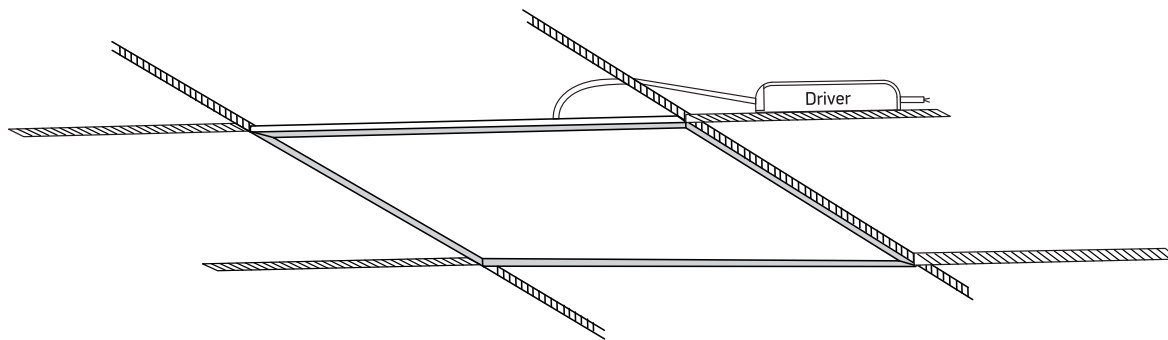

## 50140BU

ecopanel

UGR19

80  
CRI

230V | SMD 2835 | 40W | IP20 | Aluminium + Steel  
Complete with 1000mA driver.

one  
LIGHT

### A Recessed fitting for 600x600mm T-rail false ceilings.