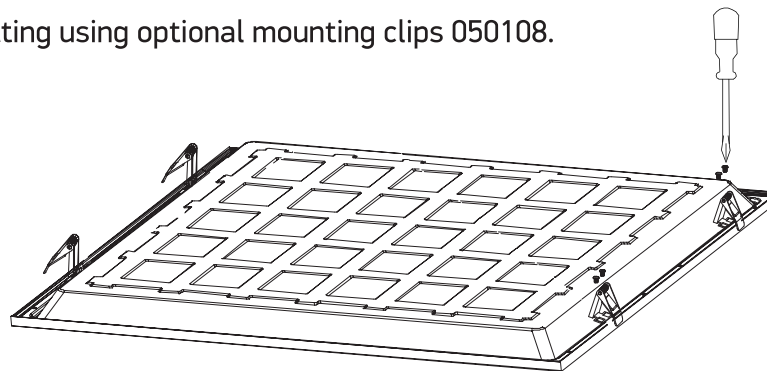

B Mounting fitting using optional mounting clips 050108.