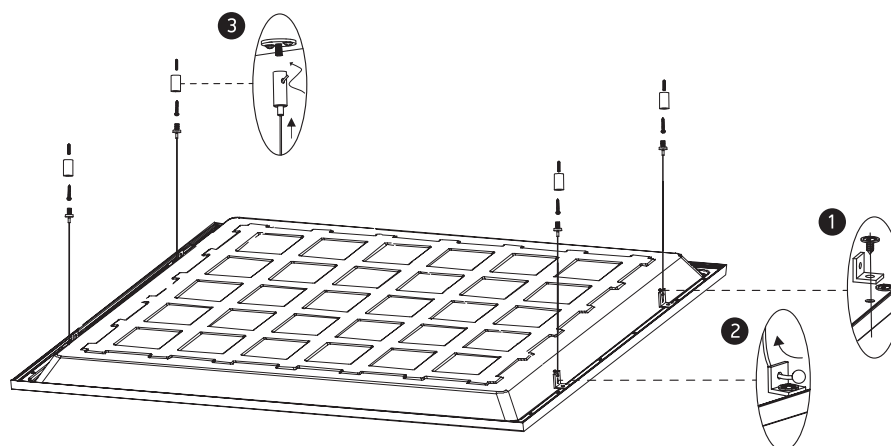

INSTALLATION MANUAL

50140BU

ecopanel

UGR19

80
CRI

230V | SMD 2835 | 40W | IP20 | Aluminium + Steel
Complete with 1000mA driver.

one
LIGHT

A Recessed fitting for 600x600mm T-rail false ceilings.

B Mounting fitting using optional mounting clips 050108.

C Ceiling mount suspended applications using optional kit 050017.

Warnings:

1. Make sure that the product is installed properly before connecting to electricity.
2. Do not cover the fitting.
3. Maintenance and installation should only be carried out by a professional electrician.