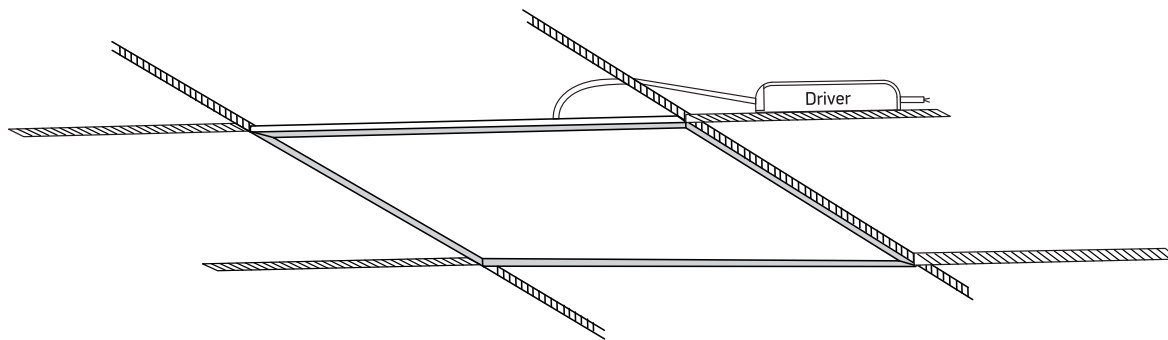

INSTALLATION MANUAL

50140BU

ecopanel

UGR19

80
CRI

230V | SMD 2835 | 40W | IP20 | Aluminium + Steel
Complete with 1000mA driver.

one
LIGHT

A Recessed fitting for 600x600mm T-rail false ceilings.

B Mounting fitting using optional mounting clips 050108.

C Ceiling mount suspended applications using optional kit 050017.

Warnings:

1. Make sure that the product is installed properly before connecting to electricity.
2. Do not cover the fitting.
3. Maintenance and installation should only be carried out by a professional electrician.