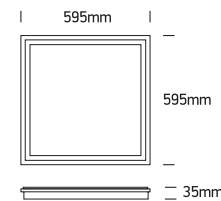

INSTALLATION MANUAL

50140BU

ecopanel

UGR19

80
CRI

230V | SMD 2835 | 40W | IP20 | Aluminium + Steel
Complete with 1000mA driver.

one
LIGHT

A Recessed fitting for 600x600mm T-rail false ceilings.