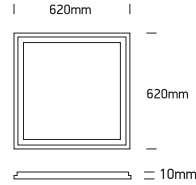

INSTALLATION MANUAL

50148AU

ecopanel

UGR19

1200mA | SMD 2835 | 48W | IP20 | Aluminium

D A Germany / Austria

Requires 1200mA driver.
Optional suspension kit.
Order code 050017.

80
CRI

Recessed fitting for 620x620mm T-rail false ceilings.

Ceiling mount suspended applications using optional kit 050017.

Warnings:

1. Make sure that the product is installed properly before connecting to electricity.
2. Do not cover the fitting.
3. Maintenance and installation should only be carried out by a professional electrician.