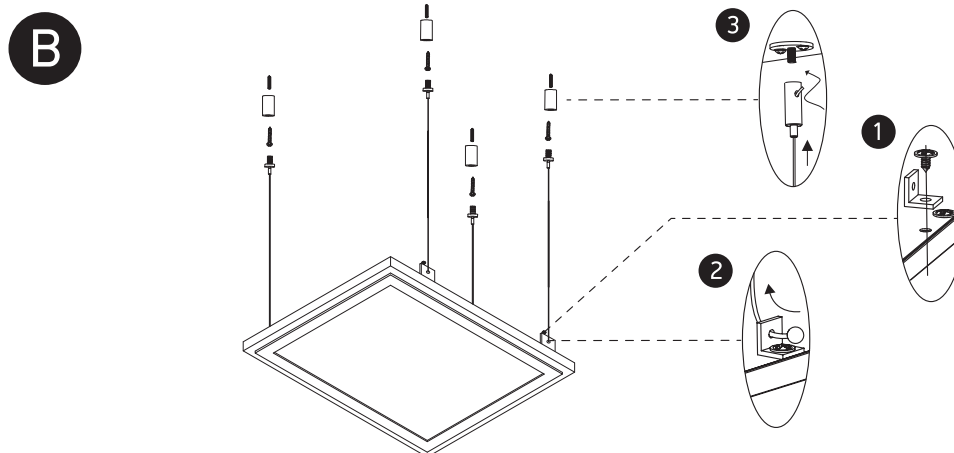

INSTALLATION MANUAL

50148AU

ecopanel

UGR19

1200mA | SMD 2835 | 48W | IP20 | Aluminium

D A Germany / Austria

Requires 1200mA driver.
Optional suspension kit.
Order code 050017.

80
CRI

Recessed fitting for 620x620mm T-rail false ceilings.

Ceiling mount suspended applications using optional kit 050017.

Warnings:

1. Make sure that the product is installed properly before connecting to electricity.
2. Do not cover the fitting.
3. Maintenance and installation should only be carried out by a professional electrician.