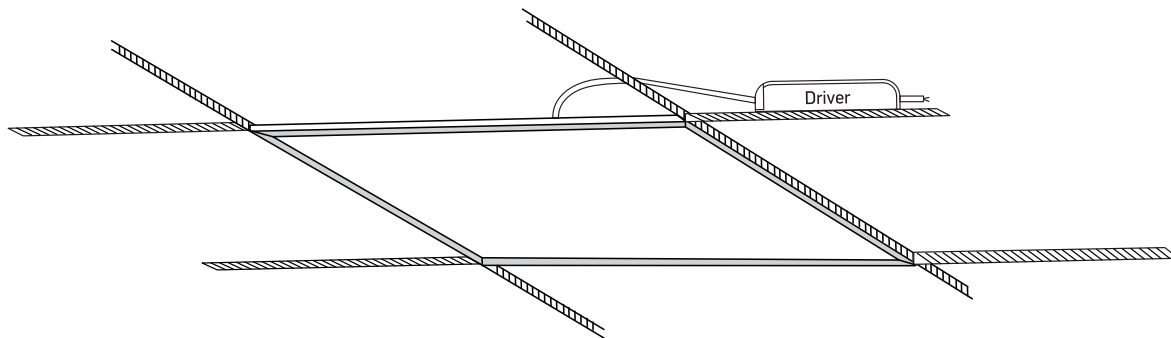

INSTALLATION MANUAL

50148E

ecopanel

80
CRI

595mm

one
LIGHT

1200mA | SMD 2835 | 48W | IP20 | Aluminium

Driver must be ordered separately.
Optional suspension kit.
Order code 050017.

50mm

A

Recessed fitting for 600x600mm T-rail false ceiling.

B

Recessed fitting using optional recessed kit (4pcs) 050108.

C

Ceiling mount suspended applications using optional kit 050017.

Warnings: