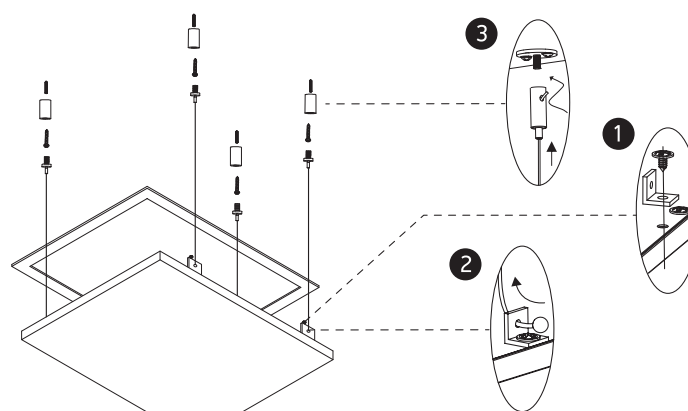

INSTALLATION MANUAL

50148E

ecopanel

80
CRI

595mm

one
LIGHT

1200mA | SMD 2835 | 48W | IP20 | Aluminium

Driver must be ordered separately.
Optional suspension kit.
Order code 050017.

50mm

A

Recessed fitting for 600x600mm T-rail false ceiling.

B

Recessed fitting using optional recessed kit (4pcs) 050108.

C

Ceiling mount suspended applications using optional kit 050017.

Warnings: