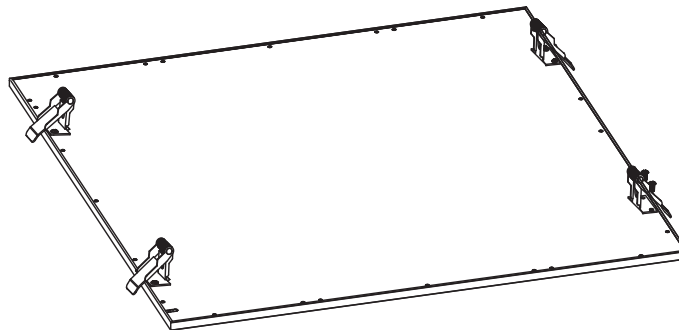

INSTALLATION MANUAL

50148E

ecopanel

80
CRI

595mm

one
LIGHT

1200mA | SMD 2835 | 48W | IP20 | Aluminium

Driver must be ordered separately.
Optional suspension kit.
Order code 050017.

50mm

A

Recessed fitting for 600x600mm T-rail false ceiling.

B

Recessed fitting using optional recessed kit (4pcs) 050108.

C

Ceiling mount suspended applications using optional kit 050017.

Warnings: