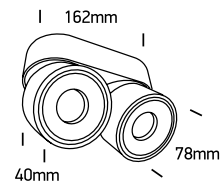

INSTALLATION MANUAL

12208LA

LED
BUILT IN

ADJUSTABLE

90
CRI

CE EAC UK CA

230V | COB LED | 2x8W | IP20 | Aluminium | Adjustable
Complete with 700mA driver.

one
LIGHT