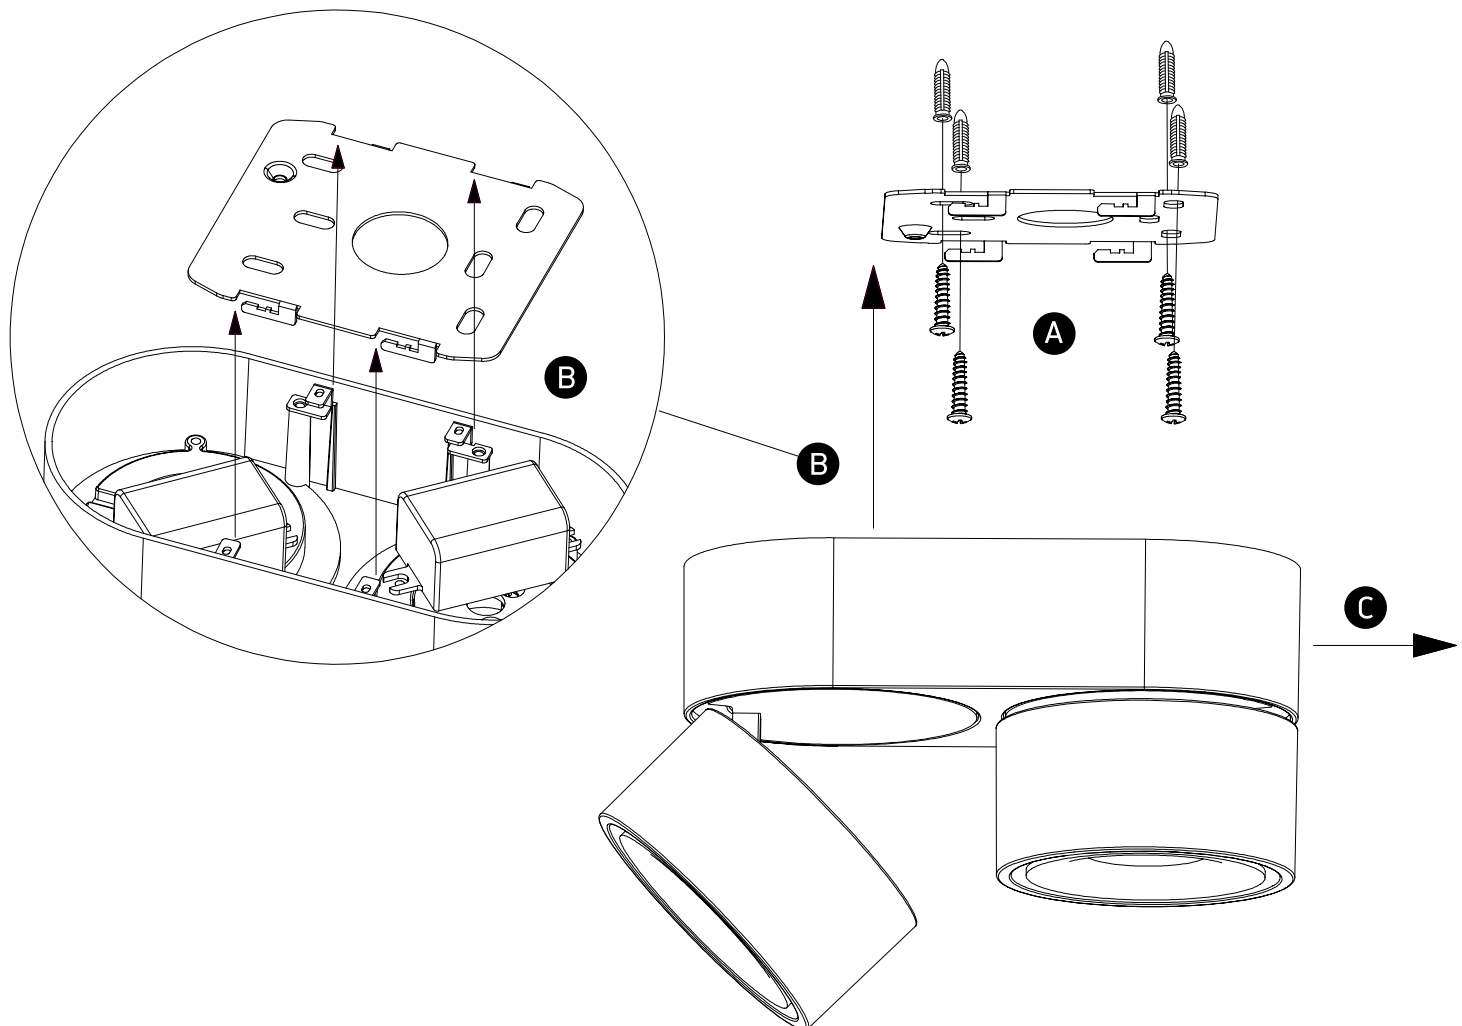

INSTALLATION MANUAL

12208LA

LED
BUILT IN

ADJUSTABLE

90
CRI

CE EAC UK CA

230V | COB LED | 2x8W | IP20 | Aluminium | Adjustable
Complete with 700mA driver.

one
LIGHT

Warnings:

1. Make sure that the product is installed properly before connecting to electricity.
2. Do not cover the fitting.
3. Maintenance and installation should only be carried out by a professional electrician.