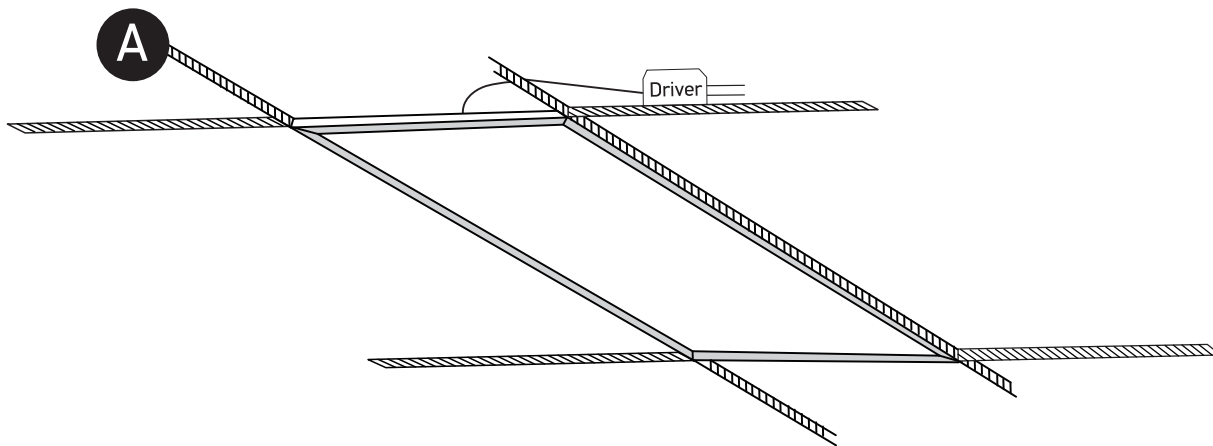

## 50148RE

ecopanel

1195mm

295mm

one  
LIGHT

1200mA | SMD 2835 | 48W | IP20 | Aluminium

Requires 1200mA driver. Optional suspension kit. Order code 050017.

80  
CRI

50mm

Recessed fitting for 1200x300mm T-rail false ceilings

Ceiling mount suspended applications using optional kit 050017.