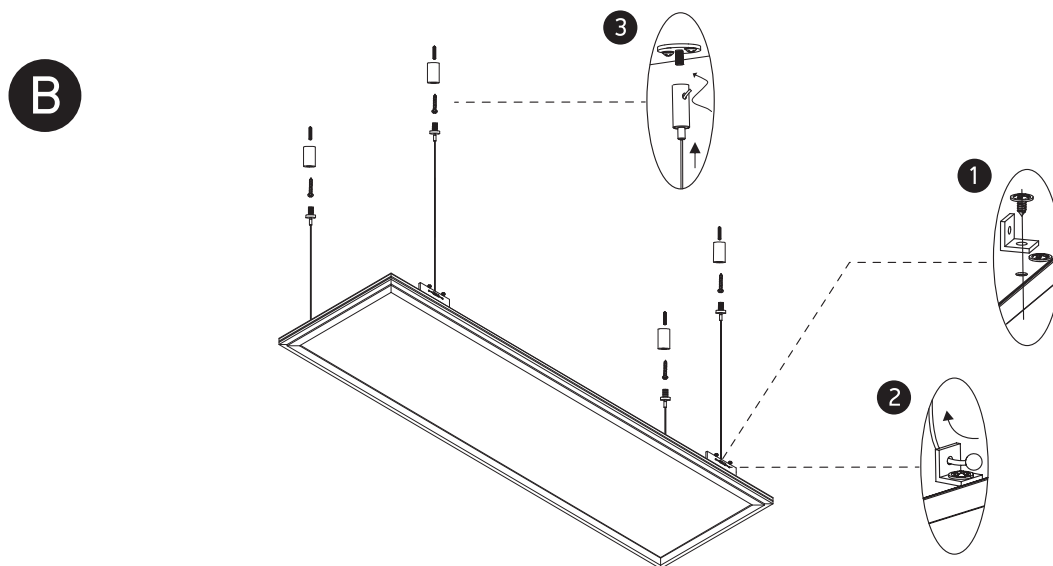

## 50148RE

ecopanel

1195mm

295mm

one  
LIGHT

1200mA | SMD 2835 | 48W | IP20 | Aluminium

Requires 1200mA driver. Optional suspension kit. Order code 050017.

80  
CRI

50mm

Recessed fitting for 1200x300mm T-rail false ceilings

Ceiling mount suspended applications using optional kit 050017.