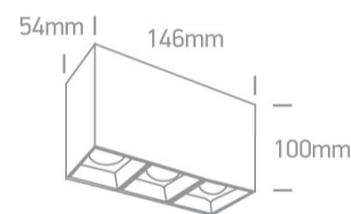

Downloads

Dimensions

Physical Specification

Item Group	13 Wall & Ceiling LED
Family	Surface Shop Square Boxes Aluminium
Order Code	12307B/W/W
Colour	White
Material	Aluminium
Shape	Rectangular
Length	146mm
Width	54mm
Height	100mm
Surface Ceiling	Yes
Indoor	Yes
Adjustable	No

Illumination Data

Colour Temperature	3000K
Lumen Output	3X550lm
Light Efficiency	78,57lm/W
CRI	90
Beam Angle	36°
Illumination Diagram	

Packing Info

Box Length	17cm
Box Width	8cm
Box Height	12,5cm
Box Weight	0.983kg
Pcs/Carton	12
Barcode	5291889058342
HS Code	9405413990