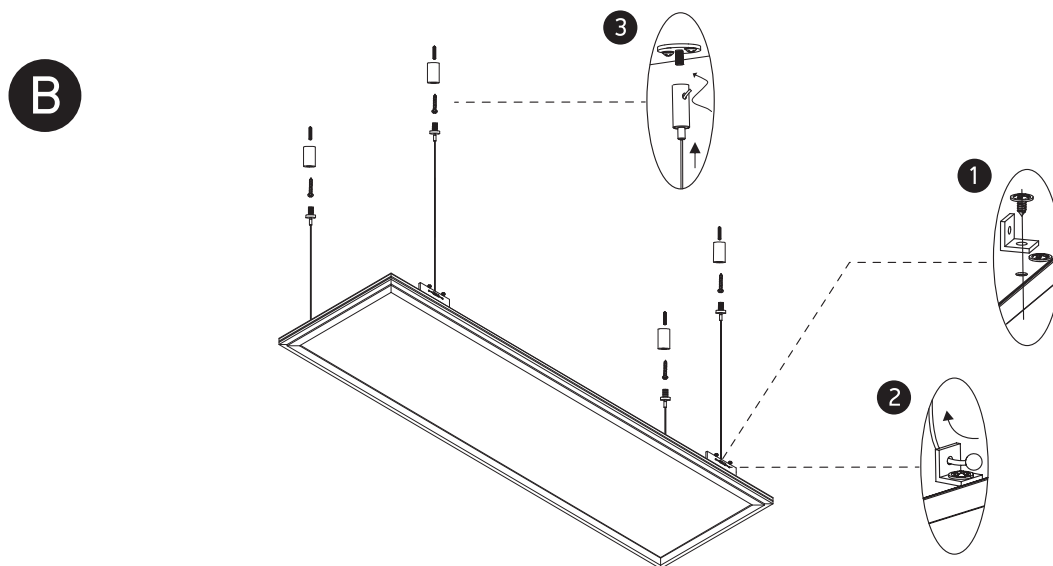

INSTALLATION MANUAL

50148RE

ecopanel

1195mm

295mm

one
LIGHT

1200mA | SMD 2835 | 48W | IP20 | Aluminium

Requires 1200mA driver. Optional suspension kit. Order code 050017.

80
CRI

Recessed fitting for 1200x300mm T-rail false ceilings

Ceiling mount suspended applications using optional kit 050017.

Warnings:

1. Make sure that the product is installed properly before connecting to electricity.
2. Do not cover the fitting.
3. Maintenance and installation should only be carried out by a professional electrician.