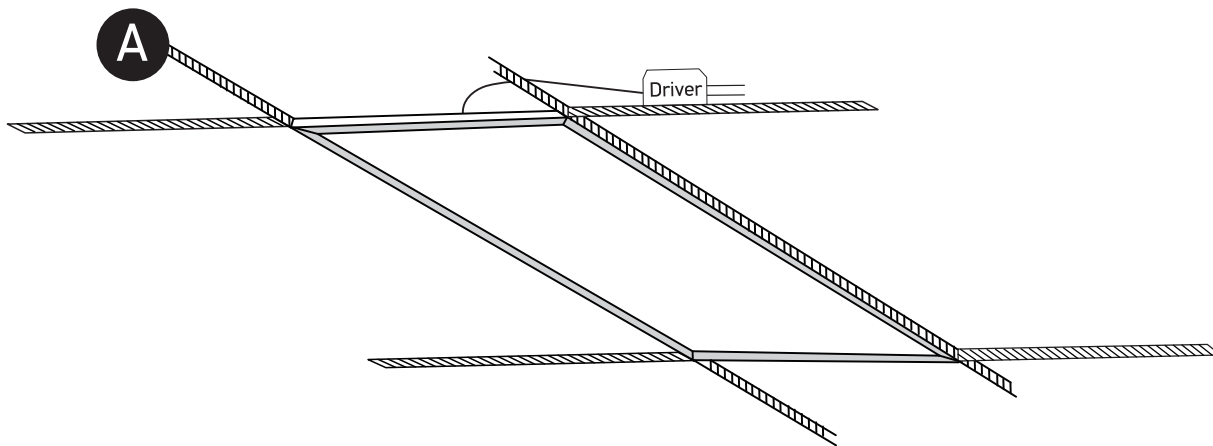

INSTALLATION MANUAL

50148RE

ecopanel

1195mm

295mm

one
LIGHT

1200mA | SMD 2835 | 48W | IP20 | Aluminium

Requires 1200mA driver. Optional suspension kit. Order code 050017.

80
CRI

Recessed fitting for 1200x300mm T-rail false ceilings

Ceiling mount suspended applications using optional kit 050017.

Warnings:

1. Make sure that the product is installed properly before connecting to electricity.
2. Do not cover the fitting.
3. Maintenance and installation should only be carried out by a professional electrician.