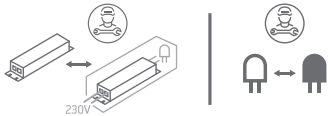

INSTALLATION MANUAL

50306B

ecolight

**90
CRI**

124x
45mm
70mm

230V | COB LED | 12W | IP20 | Die cast

Complete with 300mA driver.

54mm

47mm

one
LIGHT