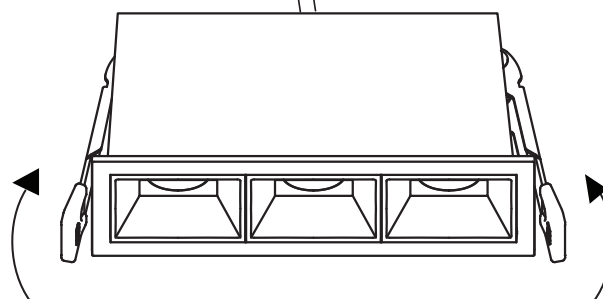

Warnings:

1. Make sure that the product is installed properly before connecting to electricity.
2. Do not cover the fitting.
3. Maintenance and installation should only be carried out by a professional electrician.