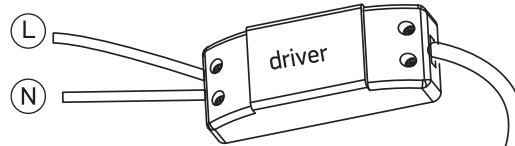

A

B

driver

L

N

C