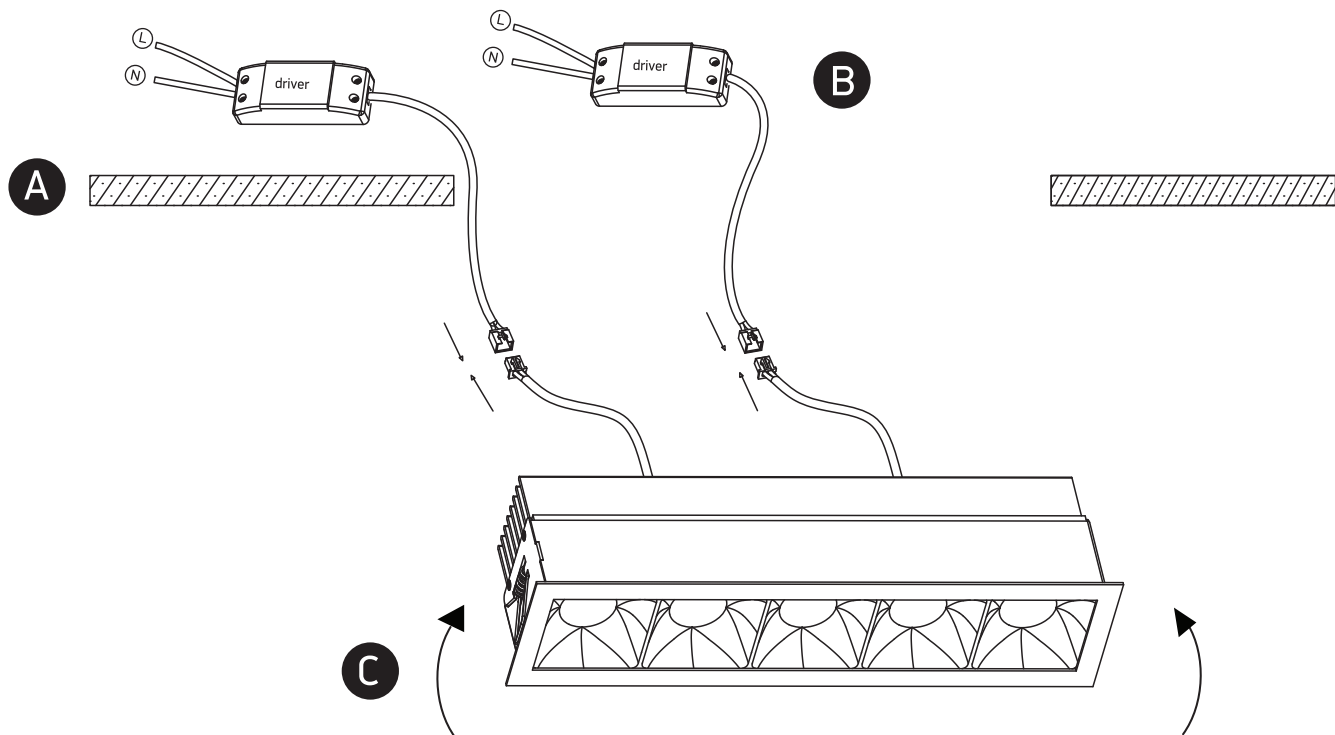

## 50507B

**ecolight**

90  
CRI

350mA | COB LED | 5x6,5W | IP20 | Aluminium + steel

Requires 350mA drivers.

250mm

62mm

**one**  
LIGHT