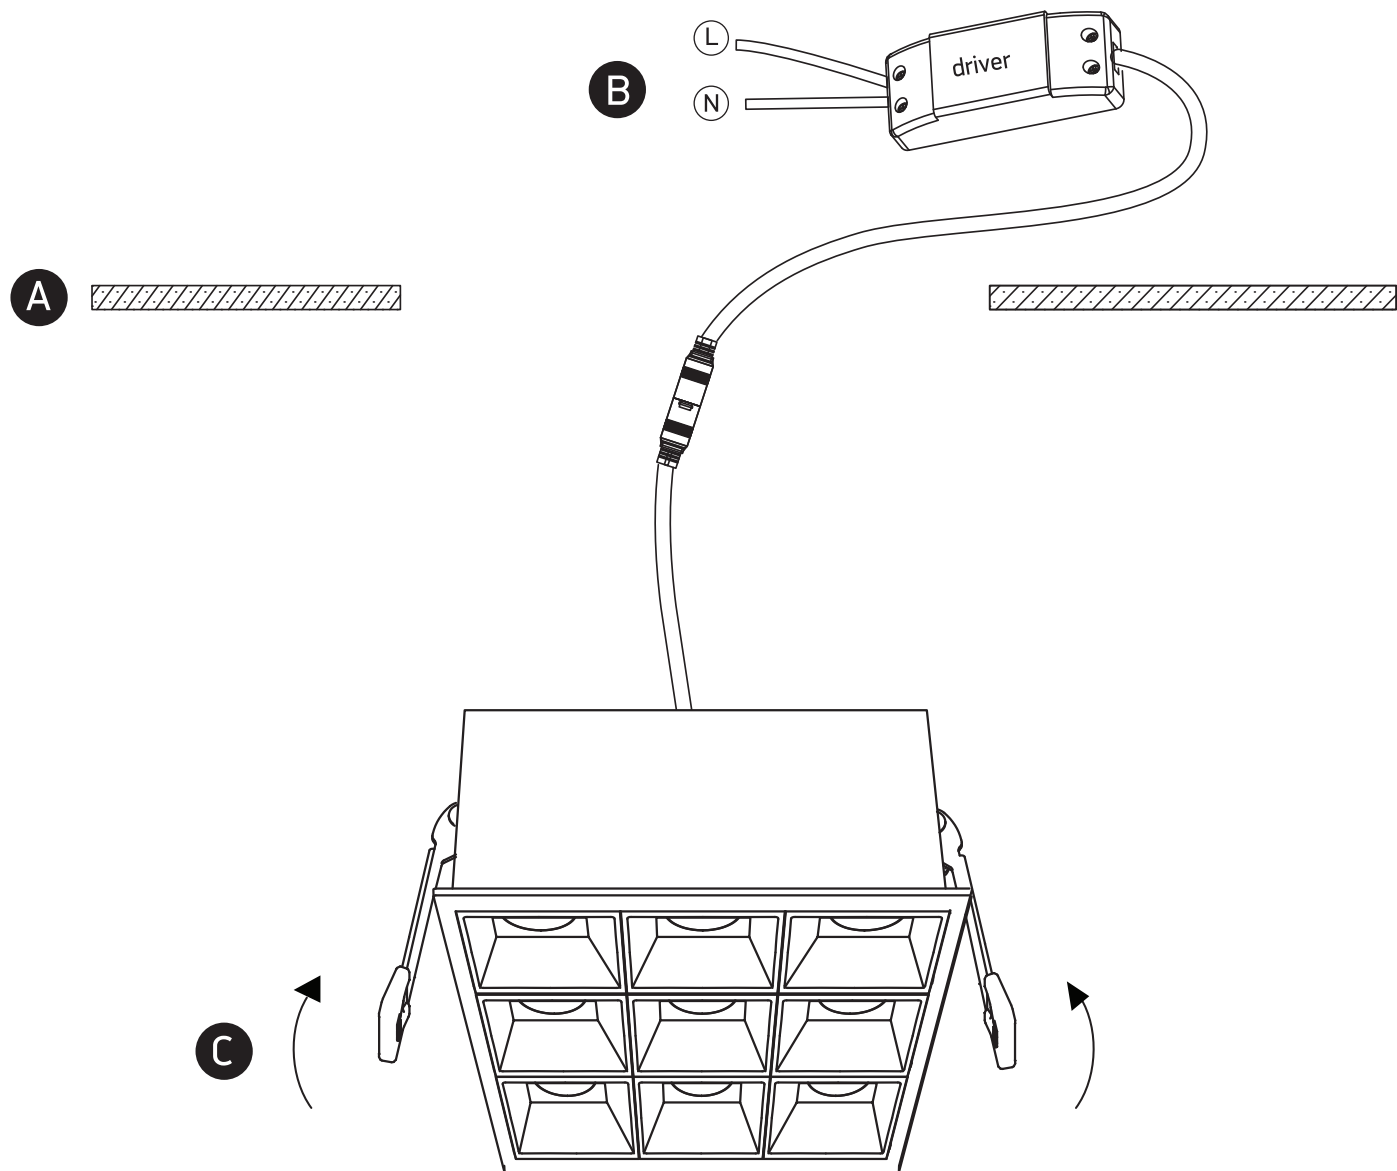

INSTALLATION MANUAL

50906B

ecolight

90
CRI

230V | COB LED | 36W | IP20 | Die cast

Complete with 850mA driver.

one
LIGHT

Warnings:

1. Make sure that the product is installed properly before connecting to electricity.
2. Do not cover the fitting.
3. Maintenance and installation should only be carried out by a professional electrician.