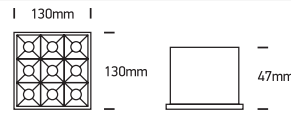

INSTALLATION MANUAL

50906B

ecolight

90
CRI

230V | COB LED | 36W | IP20 | Die cast

Complete with 850mA driver.

one
LIGHT

Warnings: