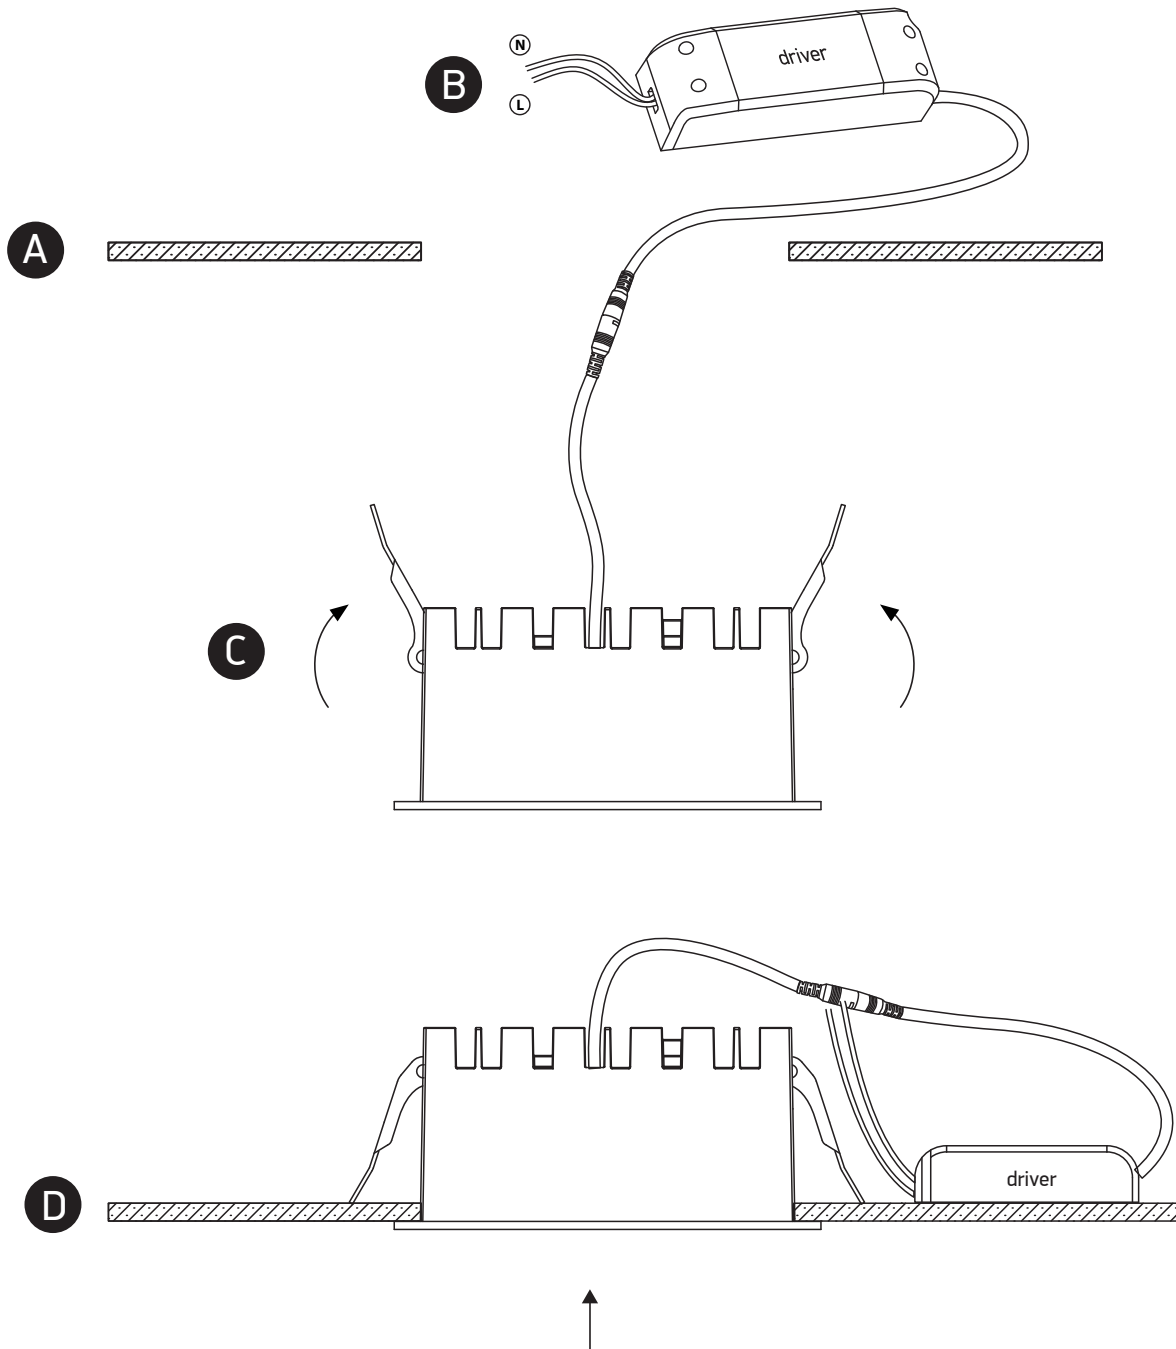

INSTALLATION MANUAL

50906C

ecolight	  	DARK LIGHT	   	85 CRI		107mm 107mm 51mm

Warnings:

1. Make sure that the product is installed properly before connecting to electricity.
2. Do not cover the fitting.
3. Maintenance and installation should only be carried out by a professional electrician.