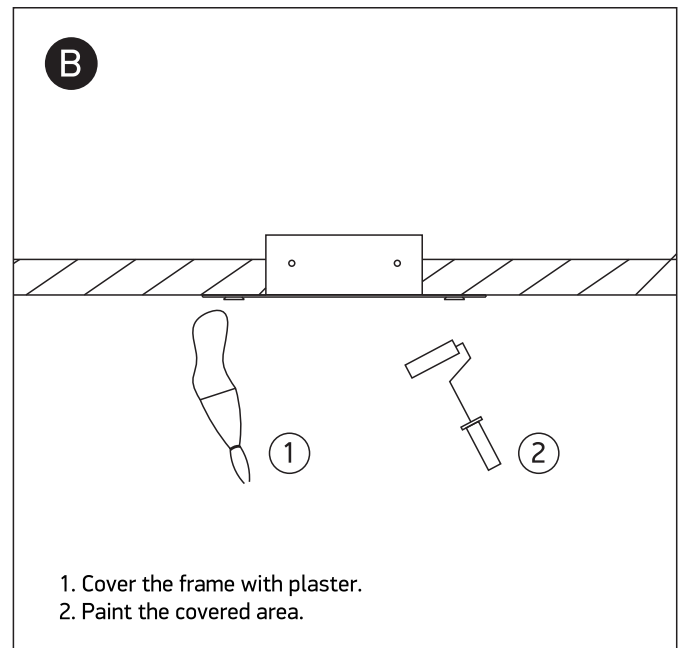

## 51010TR

100-240V | MR16 | GU10 | 10W | IP20 | Die cast | Trimless | Adjustable

**one**  
LIGHT