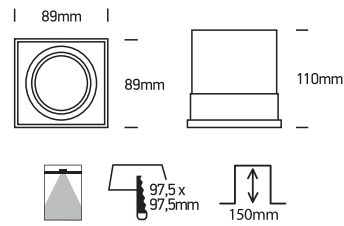

## 51010TR

100-240V | MR16 | GU10 | 10W | IP20 | Die cast | Trimless | Adjustable

**one**  
LIGHT