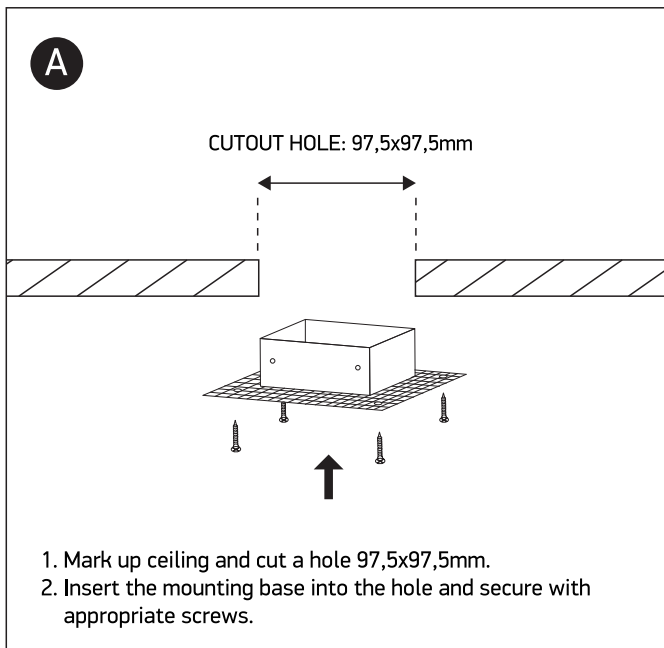

## 51010TR

100-240V | MR16 | GU10 | 10W | IP20 | Die cast | Trimless | Adjustable

**one**  
LIGHT