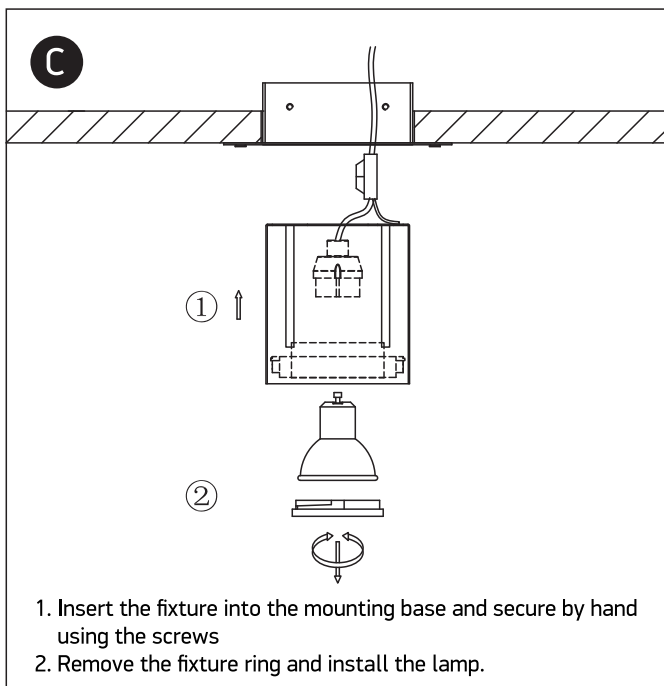

## 51010TR

100-240V | MR16 | GU10 | 10W | IP20 | Die cast | Trimless | Adjustable

**one**  
LIGHT