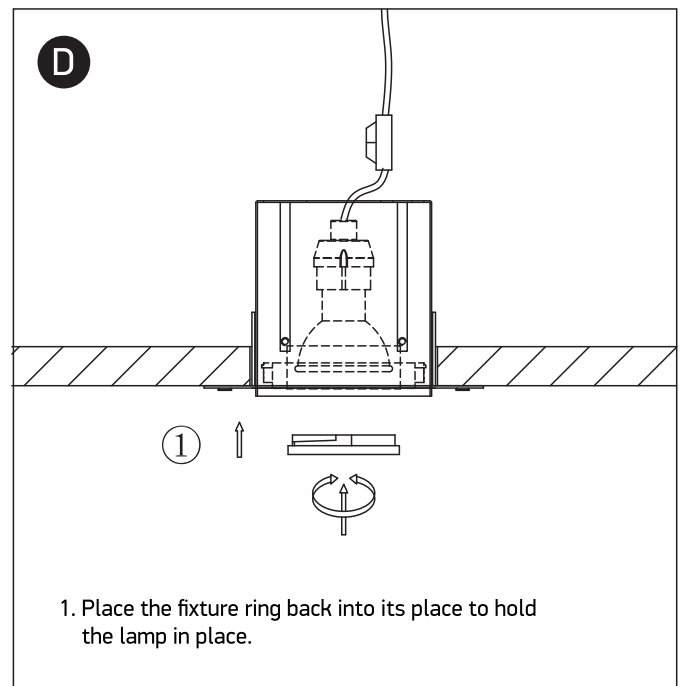

## 51010TR

100-240V | MR16 | GU10 | 10W | IP20 | Die cast | Trimless | Adjustable

**one**  
LIGHT