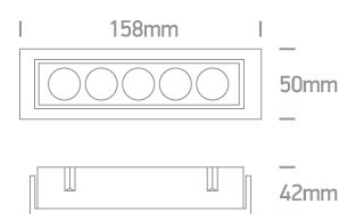

New 2022 Edition 3>Recessed Spots Adjustable LED

51012H/B/W

12W Adjustable Dark light recessed spot, IP20.

Complete with 700mA driver.

Complies with standard EN60598-1 and any other specific standards.

Downloads

Dimensions

Physical Specification

Item Group	New 2022 Edition 3
Family	Recessed Spots Adjustable LED
Order Code	51012H/B/W
Colour	Black
Material	Aluminium
Shape	Rectangular
Length	158mm
Width	50mm
Height	42mm
Cutout Hole Width	150mm
Cutout Hole Length	43mm
Recessed Ceiling	Yes

Depth Required

70mm

Завантажено з e27.com.ua

Indoor

Yes

Adjustable

1 Direction

Electrical Characteristics