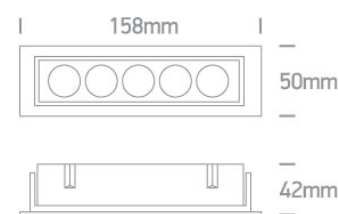

New 2022 Edition 3>Recessed Spots Adjustable LED

51012H/W/W

12W Adjustable Dark light recessed spot, IP20.

Complete with 700mA driver.

Complies with standard EN60598-1 and any other specific standards.

Downloads

Dimensions

Physical Specification

Item Group	New 2022 Edition 3
Family	Recessed Spots Adjustable LED
Order Code	51012H/W/W
Colour	White
Material	Aluminium
Shape	Rectangular
Length	158mm
Width	50mm
Height	42mm
Cutout Hole Width	150mm
Cutout Hole Length	43mm
Recessed Ceiling	Yes

Depth Required

70mm

Завантажено з e27.com.ua

Indoor

Yes

Adjustable

1 Direction

Electrical Characteristics