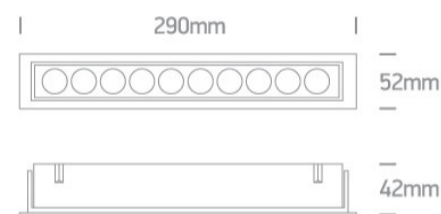

New 2022 Edition 3>Recessed Spots Fixed LED

51024H/B/W

24W Adjustable Dark light recessed spot, IP20.

Complete with 700mA driver.

Complies with standard EN60598-1 and any other specific standards.

Downloads

Dimensions

Physical Specification

Item Group	New 2022 Edition 3
Family	Recessed Spots Fixed LED
Order Code	51024H/B/W
Colour	Black
Material	Aluminium
Shape	Rectangular
Length	290mm
Width	52mm
Height	42mm
Cutout Hole Width	280mm
Cutout Hole Length	43mm
Recessed Ceiling	Yes

Depth Required

70mm

[Завантажено з e27.com.ua](http://e27.com.ua)

Indoor

Yes

Adjustable

1 Direction

Electrical Characteristics