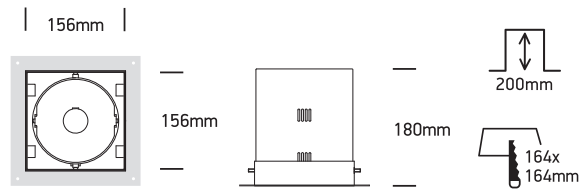

INSTALLATION MANUAL

51100TR

Ceiling trimless base for 11110TR / 11150TR / 11070TR
Modules must be ordered separately

one
LIGHT

Required modules: 11110TR / 11150TR / 11070TR

Warnings:

1. Make sure that the product is installed properly before connecting to electricity.
2. Do not cover the fitting.
3. Maintenance and installation should only be carried out by a professional electrician.