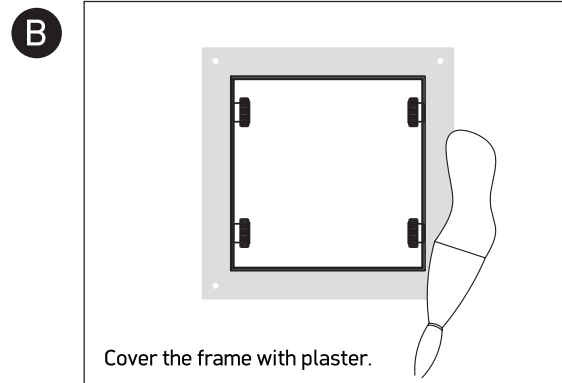

INSTALLATION MANUAL

51100TR

Ceiling trimless base for 11110TR / 11150TR / 11070TR
Modules must be ordered separately

one
LIGHT

Required modules: 11110TR / 11150TR / 11070TR

Warnings:

1. Make sure that the product is installed properly before connecting to electricity.
2. Do not cover the fitting.
3. Maintenance and installation should only be carried out by a professional electrician.