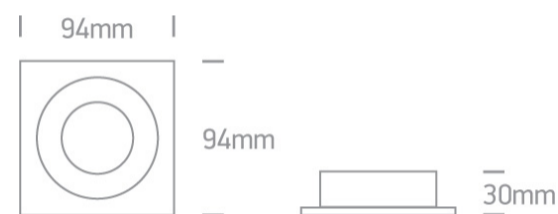

03 Recessed Spots Adjustable&gt;The Dual Ring Range Aluminium

**51105ABG/W**

Recessed adjustable MR16 spot with GU10 lamp holder.

Complies with standard EN60598-1 and any other specific standards.

## Dimensions

## Physical Specification

Item Group	03 Recessed Spots Adjustable
Family	The Dual Ring Range Aluminium
Order Code	51105ABG/W
Colour	White
Material	Aluminium
Shape	Rectangular
Length	94mm
Width	94mm
Height	30mm
Cutout Hole Diameter	80mm
Recessed Ceiling	Yes
Depth Required	100mm

### Packing Info

Box Length

10cm

Box Width

10cm

Box Height

5cm

Box Weight