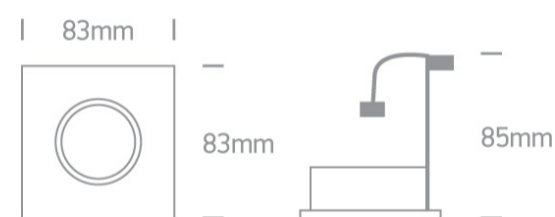

03 Recessed Spots Adjustable>The Classic Square GU10 Die cast

51105GA/W

Recessed adjustable MR16 spot with GU10 lamp holder.

Supplied with GU10 lamp.

Complies with standard EN60598-1 and any other specific standards.

Downloads

Dimensions

Gallery

Physical Specification

Item Group

03 Recessed Spots Adjustable

Family

The Classic Square GU10 Die cast

Length

83mm

Width	83mm
Height	85mm
Cutout Hole Diameter	73mm
Recessed Ceiling	Yes
Depth Required	100mm
Indoor	Yes
Adjustable	1 Direction

Electrical Characteristics

Gear	No
------	----

Fitting + Driver

Input Voltage	220-240V
50 Hz	Yes
60 Hz	Yes
Safety Class	
Power(Watts)	50W
IP Rating	IP20
Light Source	Replaceable lamp
Lamp Holder	GU10
Number of Lamps	1
Dimmable	N/A
Cable Length	15cm
F Mark	

Illumination Data

Illumination Diagram	
----------------------	---

Packing Info

Box Length	10cm
------------	------

Box Width	10cm
Box Height	7cm
Box Weight	0,192kg
Pcs/Carton	50
Barcode	5291889025603
HS Code	9405409900