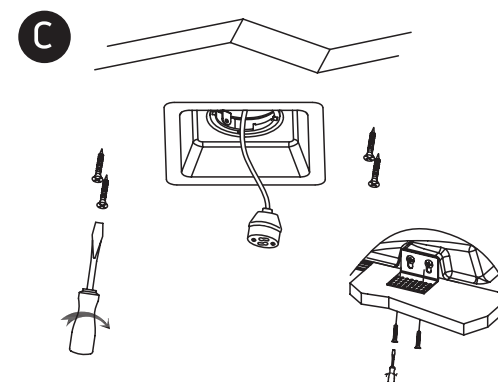

INSTALLATION MANUAL

51105GT4

Завантажено з e27.com.ua

100-240V | 10W | MR16 | GU10 | IP20 | Gypsum | Adjustable

one
LIGHT

Warnings:

1. Make sure that the product is installed properly before connecting to electricity.
2. Do not cover the fitting.
3. Maintenance and installation should only be carried out by a professional electrician.