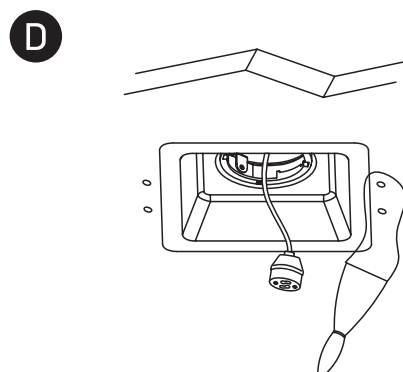

INSTALLATION MANUAL

51105GT4

Завантажено з e27.com.ua

100-240V | 10W | MR16 | GU10 | IP20 | Gypsum | Adjustable

one
LIGHT

Warnings:

1. Make sure that the product is installed properly before connecting to electricity.
2. Do not cover the fitting.
3. Maintenance and installation should only be carried out by a professional electrician.