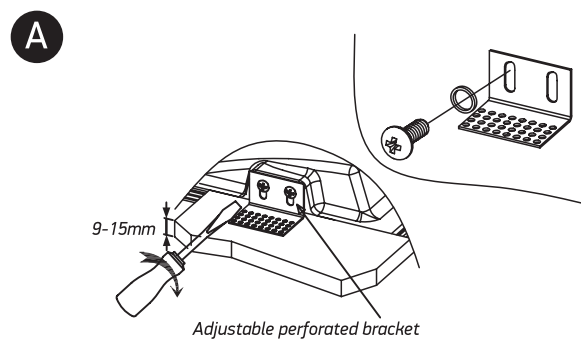

INSTALLATION MANUAL

51105GT4

Завантажено з e27.com.ua

100-240V | 10W | MR16 | GU10 | IP20 | Gypsum | Adjustable

one
LIGHT

Warnings:

1. Make sure that the product is installed properly before connecting to electricity.
2. Do not cover the fitting.
3. Maintenance and installation should only be carried out by a professional electrician.