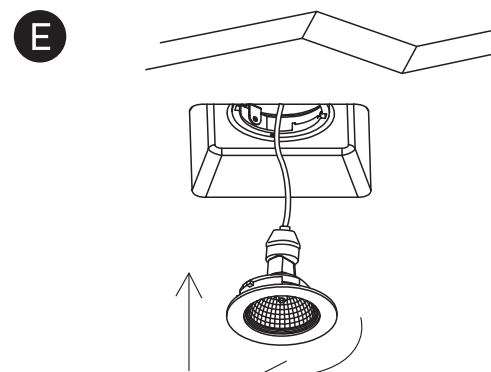

INSTALLATION MANUAL

51105GT4

Завантажено з e27.com.ua

100-240V | 10W | MR16 | GU10 | IP20 | Gypsum | Adjustable

one
LIGHT

Warnings:

1. Make sure that the product is installed properly before connecting to electricity.
2. Do not cover the fitting.
3. Maintenance and installation should only be carried out by a professional electrician.