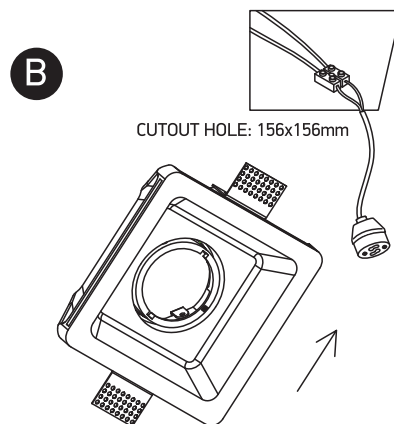

INSTALLATION MANUAL

51105GT4

Завантажено з e27.com.ua

100-240V | 10W | MR16 | GU10 | IP20 | Gypsum | Adjustable

one
LIGHT

Warnings:

1. Make sure that the product is installed properly before connecting to electricity.
2. Do not cover the fitting.
3. Maintenance and installation should only be carried out by a professional electrician.