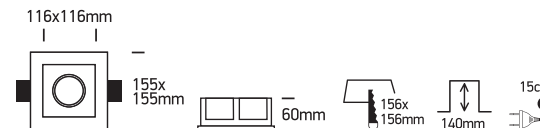

INSTALLATION MANUAL

51105GT4

Завантажено з e27.com.ua

100-240V | 10W | MR16 | GU10 | IP20 | Gypsum | Adjustable

one
LIGHT

Warnings:

1. Make sure that the product is installed properly before connecting to electricity.
2. Do not cover the fitting.
3. Maintenance and installation should only be carried out by a professional electrician.