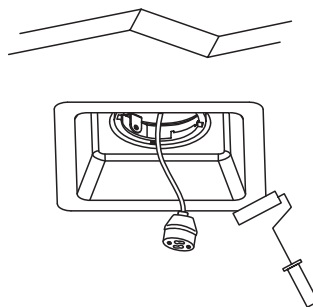

INSTALLATION MANUAL

51105GT4

Завантажено з e27.com.ua

100-240V | 10W | MR16 | GU10 | IP20 | Gypsum | Adjustable

one
LIGHT

Warnings:

1. Make sure that the product is installed properly before connecting to electricity.
2. Do not cover the fitting.
3. Maintenance and installation should only be carried out by a professional electrician.