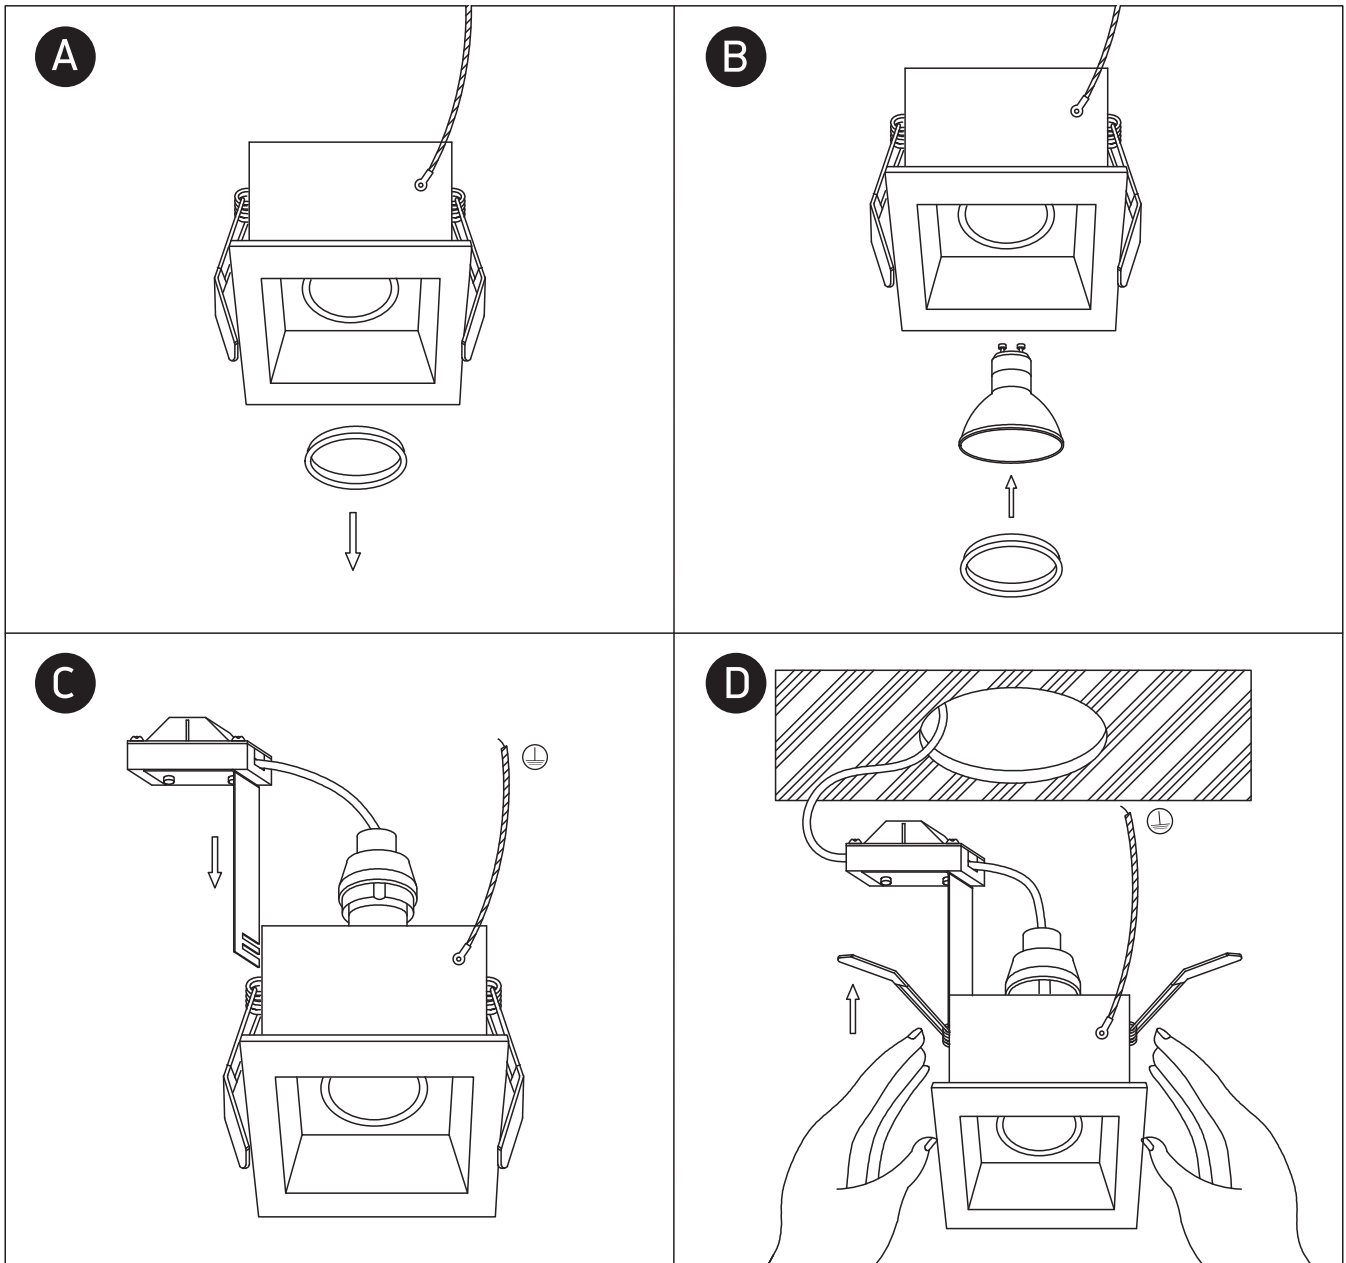

INSTALLATION MANUAL

51105TA

100-240V | MR16 | GU10 | 10W | IP20 | Adjustable | Metal

one
LIGHT

Warnings:

1. Make sure that the product is installed properly before connecting to electricity.
2. Do not cover the fitting.
3. Maintenance and installation should only be carried out by a professional electrician.