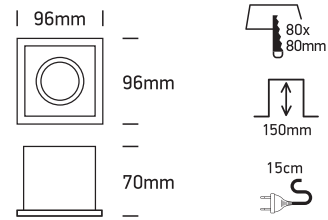

INSTALLATION MANUAL

51105TA

100-240V | MR16 | GU10 | 10W | IP20 | Adjustable | Metal

one
LIGHT

Warnings:

1. Make sure that the product is installed properly before connecting to electricity.
2. Do not cover the fitting.
3. Maintenance and installation should only be carried out by a professional electrician.