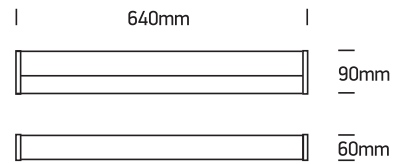

INSTALLATION MANUAL

38114DE

100-240V | T8 | IP44 | Die cast + acrylic

Warnings:

1. Make sure that the product is installed properly before connecting to electricity.
2. Do not cover the fitting.
3. Maintenance and installation should only be carried out by a professional electrician.