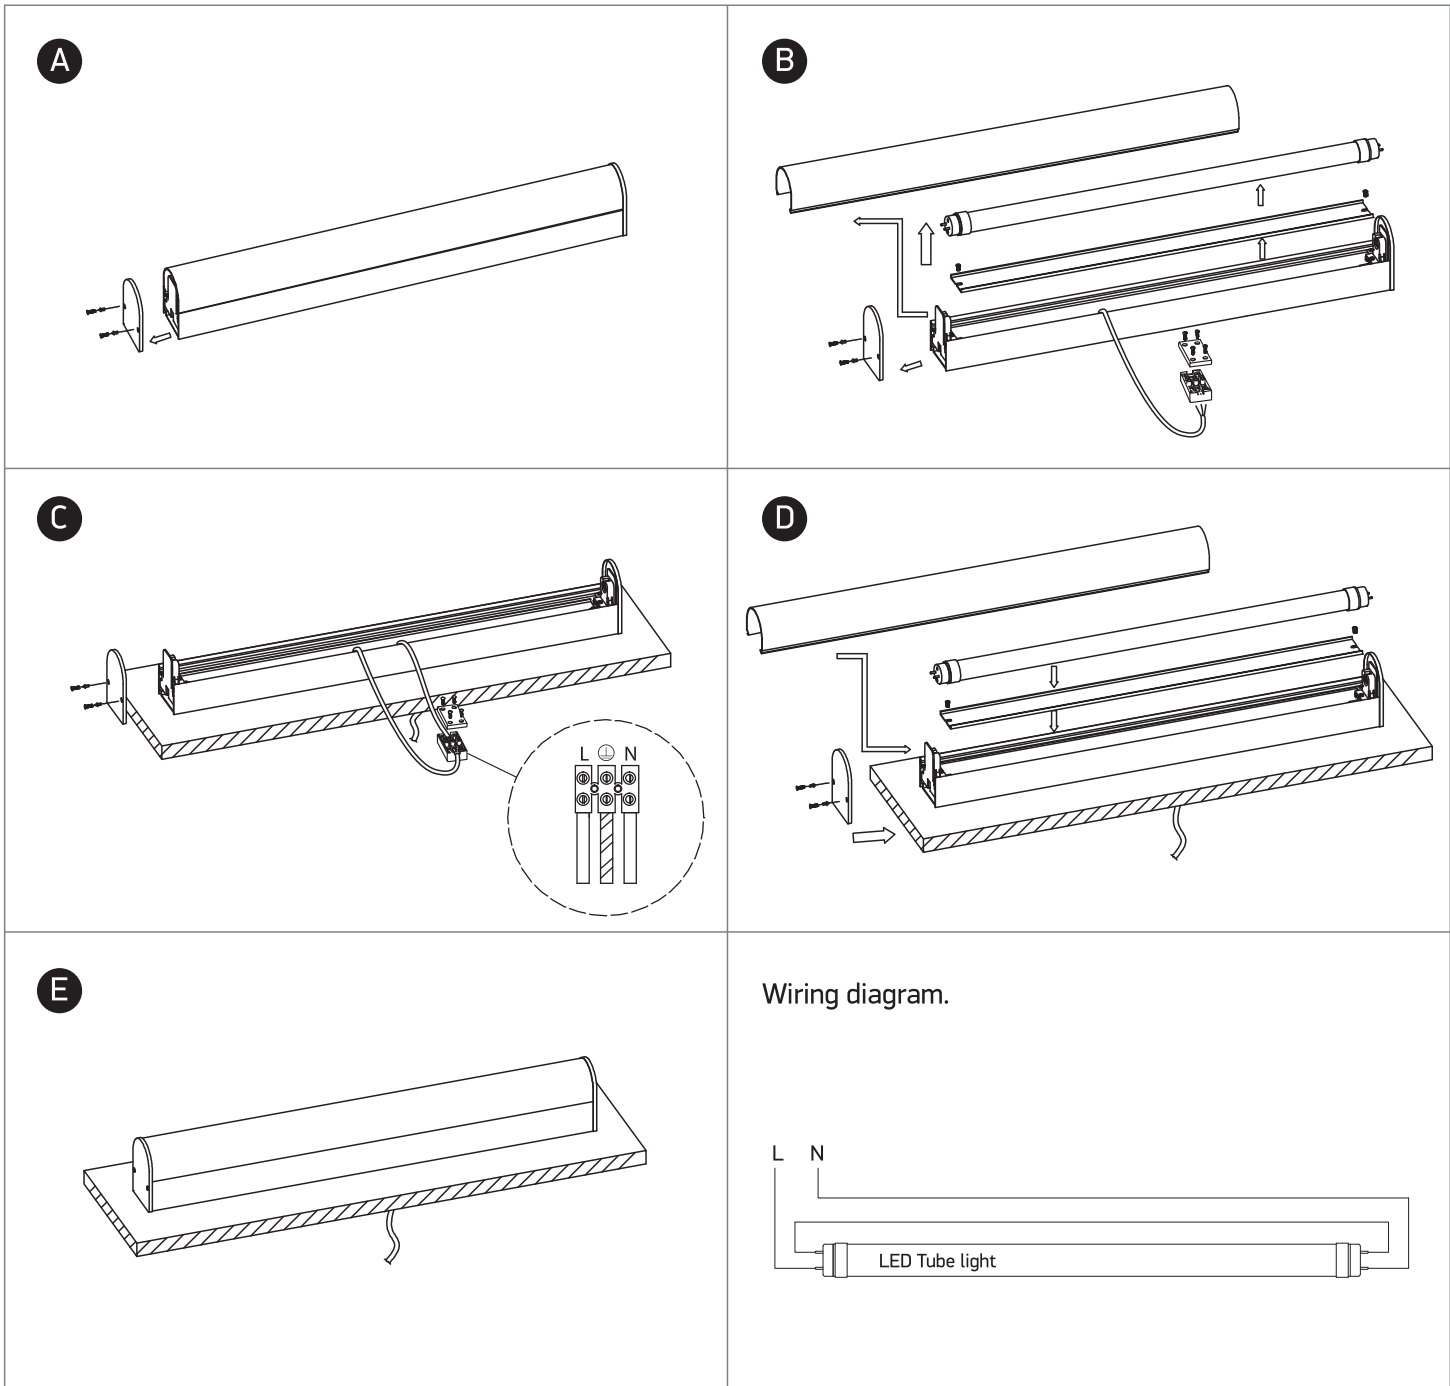

INSTALLATION MANUAL

38114DE

100-240V | T8 | IP44 | Die cast + acrylic

Warnings:

1. Make sure that the product is installed properly before connecting to electricity.
2. Do not cover the fitting.
3. Maintenance and installation should only be carried out by a professional electrician.