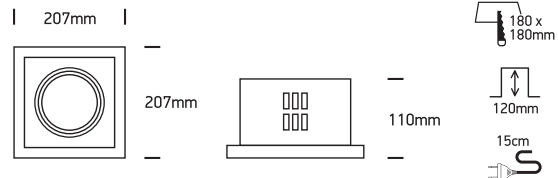

INSTALLATION MANUAL

51110

12V | AR111 | G53 | 50W | IP20 | Die cast | Adjustable

Warnings:

1. Make sure that the product is installed properly before connecting to electricity.
2. Do not cover the fitting.
3. Maintenance and installation should only be carried out by a professional electrician.