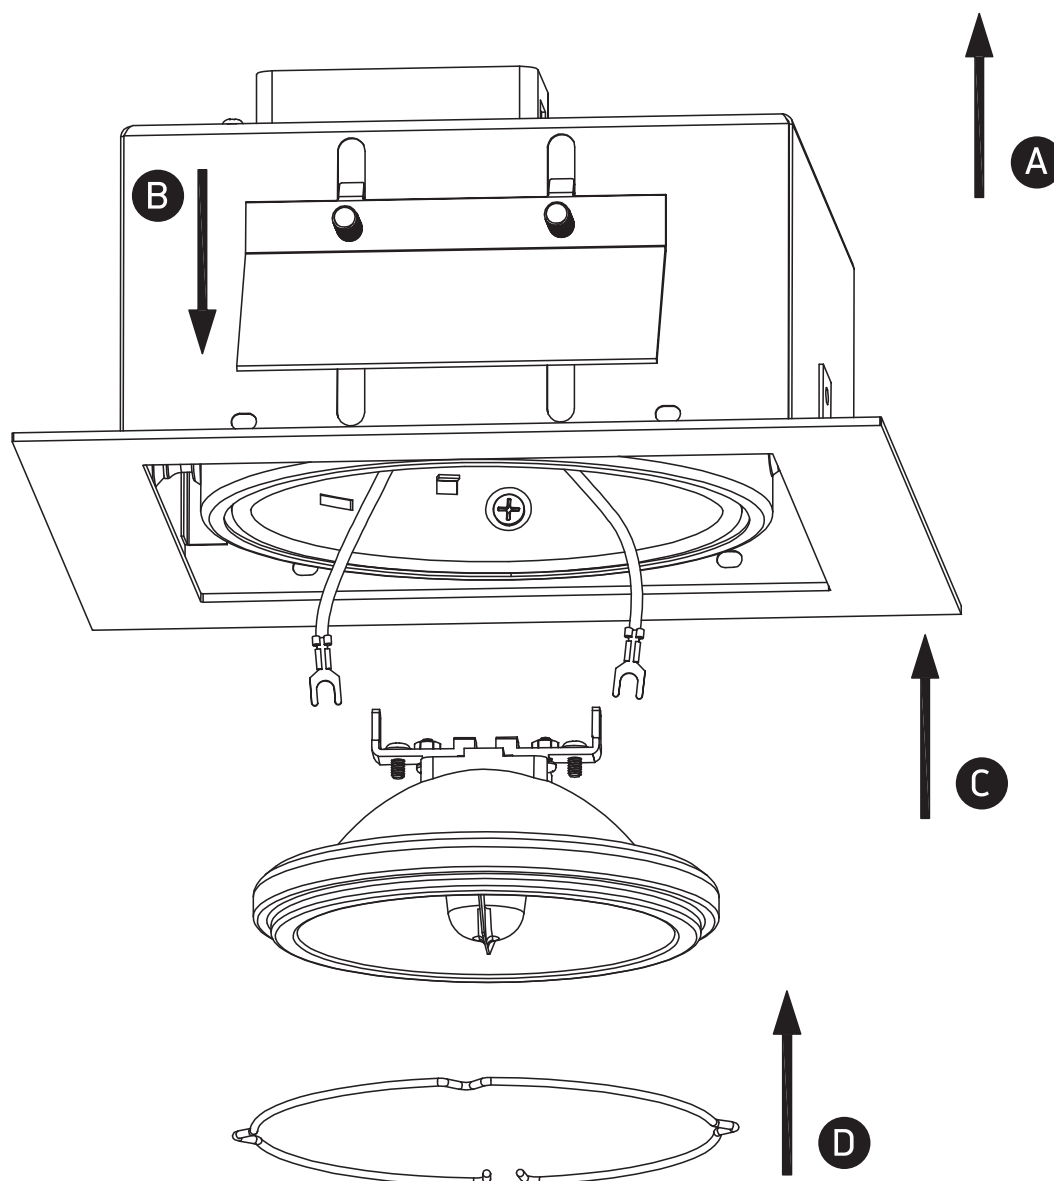

INSTALLATION MANUAL

51110

12V | AR111 | G53 | 50W | IP20 | Die cast | Adjustable

Warnings:

1. Make sure that the product is installed properly before connecting to electricity.
2. Do not cover the fitting.
3. Maintenance and installation should only be carried out by a professional electrician.