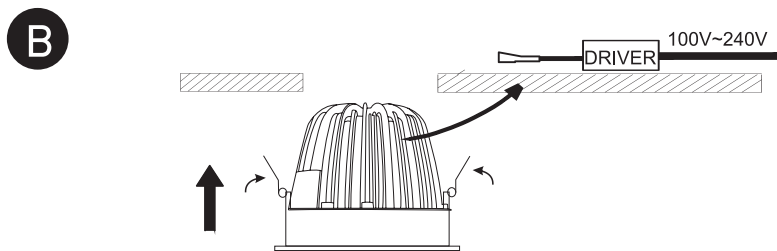

INSTALLATION MANUAL

51110A

ecoLED

100-240V | 10W | IP20 | Aluminium | Adjustable

Complete with LED driver

Warnings:

1. Make sure that the product is installed properly before connecting to electricity.
2. Do not cover the fitting.
3. Maintenance and installation should only be carried out by a professional electrician.