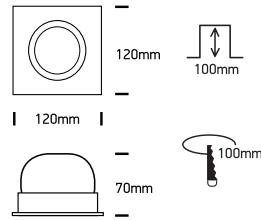

INSTALLATION MANUAL

51110A

ecoLED

100-240V | 10W | IP20 | Aluminium | Adjustable

Complete with LED driver

Warnings:

1. Make sure that the product is installed properly before connecting to electricity.
2. Do not cover the fitting.
3. Maintenance and installation should only be carried out by a professional electrician.