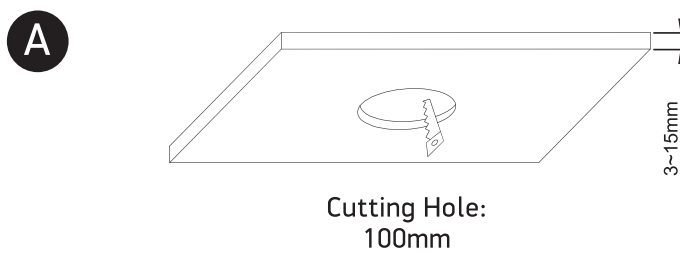

INSTALLATION MANUAL

51110A

ecoLED

100-240V | 10W | IP20 | Aluminium | Adjustable

Complete with LED driver

Warnings:

1. Make sure that the product is installed properly before connecting to electricity.
2. Do not cover the fitting.
3. Maintenance and installation should only be carried out by a professional electrician.