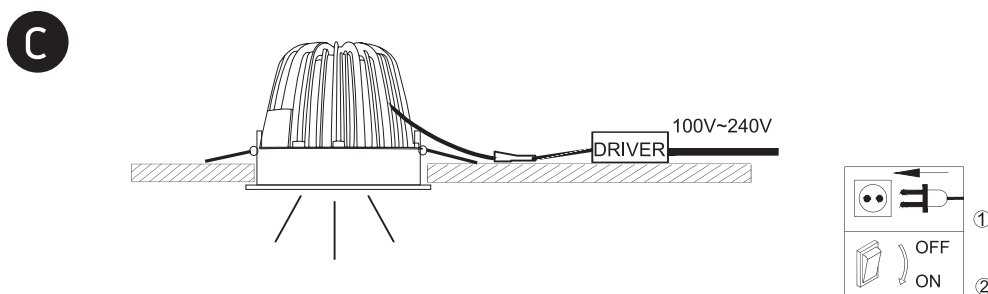

INSTALLATION MANUAL

51110A

ecoLED

100-240V | 10W | IP20 | Aluminium | Adjustable

Complete with LED driver

Warnings:

1. Make sure that the product is installed properly before connecting to electricity.
2. Do not cover the fitting.
3. Maintenance and installation should only be carried out by a professional electrician.