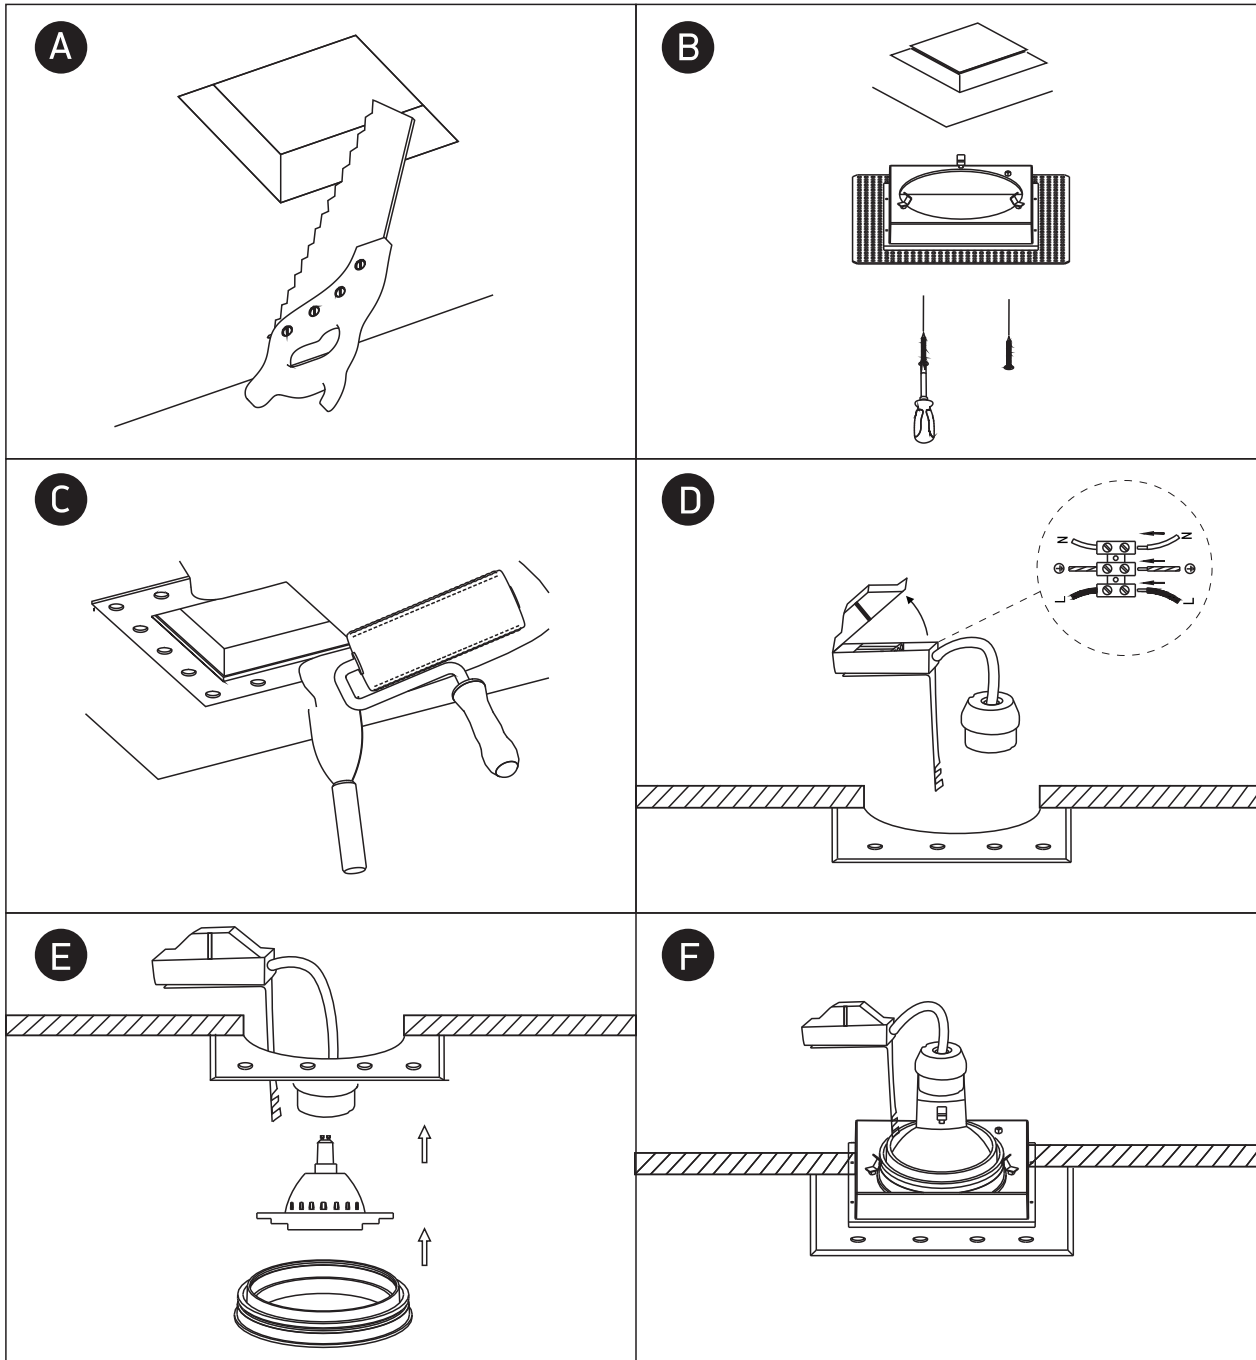

INSTALLATION MANUAL

51110ATR

100-240V | R111 | GU10 | 75W | IP20 | Trimless | Die cast | Adjustable

Warnings:

1. Make sure that the product is installed properly before connecting to electricity.
2. Do not cover the fitting.
3. Maintenance and installation should only be carried out by a professional electrician.