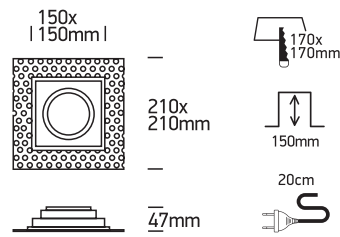

INSTALLATION MANUAL

51110ATR

100-240V | R111 | GU10 | 75W | IP20 | Trimless | Die cast | Adjustable

Warnings:

1. Make sure that the product is installed properly before connecting to electricity.
2. Do not cover the fitting.
3. Maintenance and installation should only be carried out by a professional electrician.