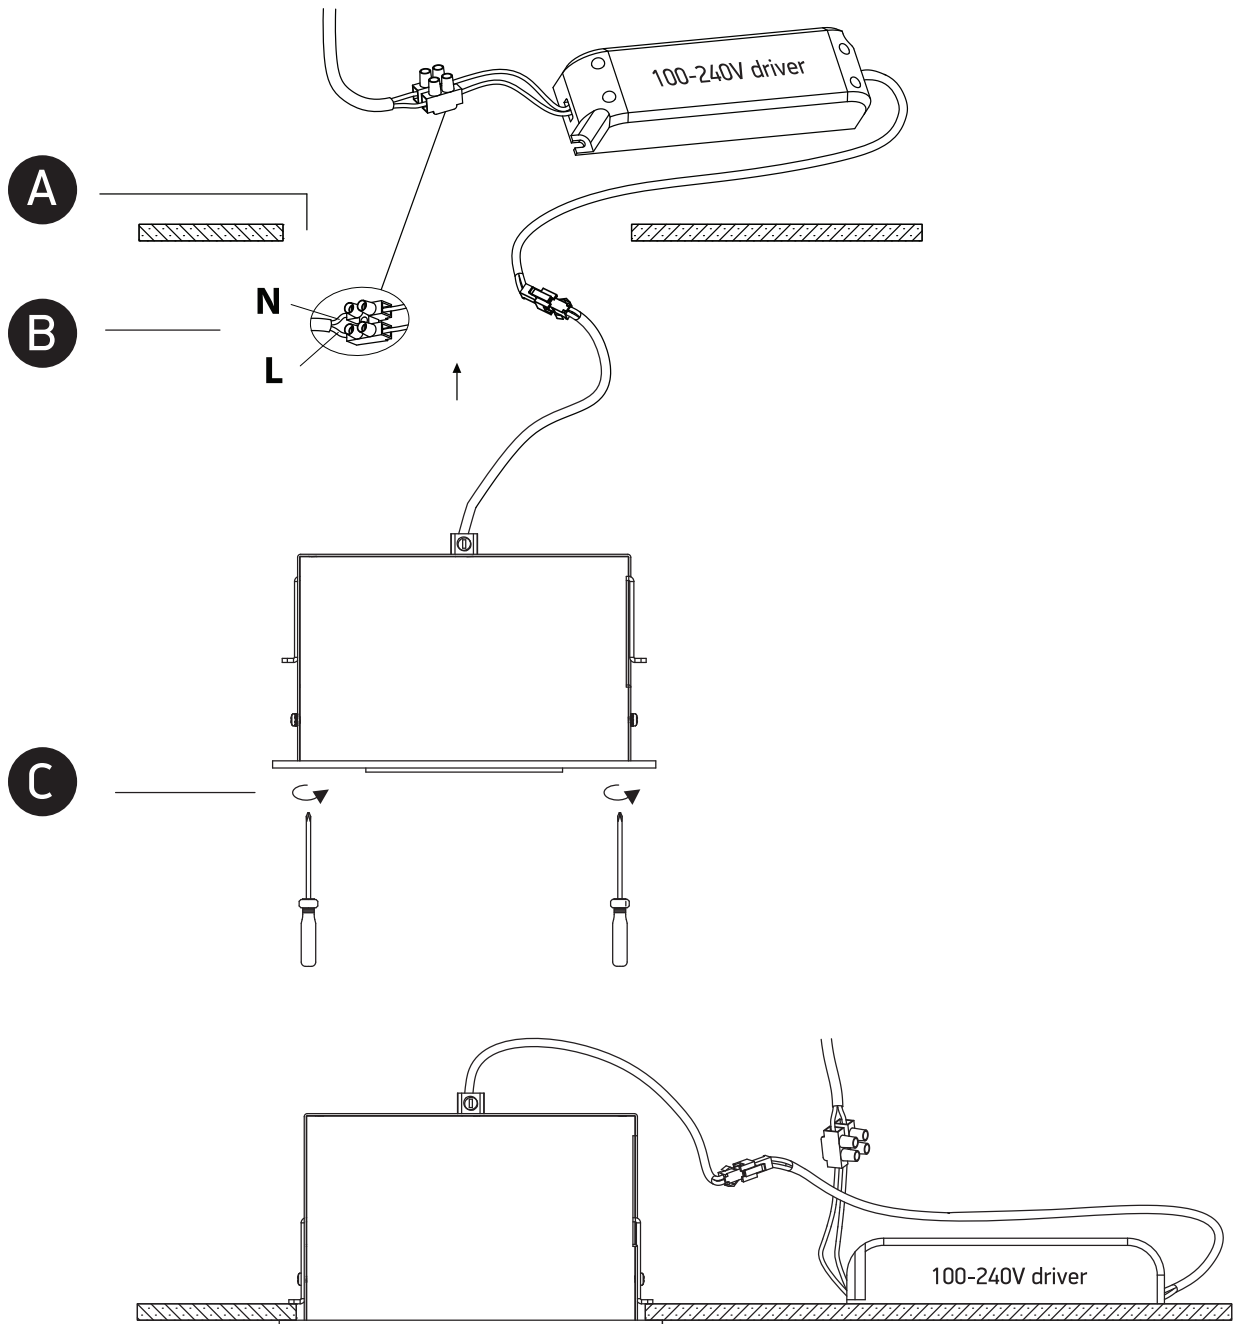

## 51125A

**eco**downlight

ADJUSTABLE

100-240V | 25W | IP20 | Die cast | Adjustable

Complete with LED driver

187mm

187mm

112mm

130mm

165x  
165mm

**one**  
LIGHT