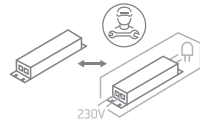

INSTALLATION MANUAL

38118M, 38136M, 38158M

80
CRI

Complete with driver / Stainless steel clips

38118M: 15W | SMD 2835 | 230V | PC + opal PC diffuser

38136M: 30W | SMD 2835 | 230V | PC + opal PC diffuser

38158M: 40W | SMD 2835 | 230V | PC + opal PC diffuser

one
LIGHT

Warnings:

1. Make sure that the product is installed properly before connecting to electricity.
2. Do not cover the fitting.
3. Maintenance and installation should only be carried out by a professional electrician.