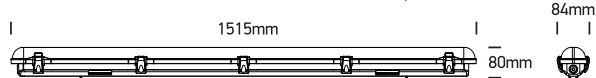

INSTALLATION MANUAL

38118M, 38136M, 38158M

80
CRI

Complete with driver / Stainless steel clips

38118M: 15W | SMD 2835 | 230V | PC + opal PC diffuser

38136M: 30W | SMD 2835 | 230V | PC + opal PC diffuser

38158M: 40W | SMD 2835 | 230V | PC + opal PC diffuser