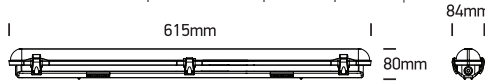

INSTALLATION MANUAL

38118M, 38136M, 38158M

80
CRI

Complete with driver / Stainless steel clips

38118M: 15W | SMD 2835 | 230V | PC + opal PC diffuser

38136M: 30W | SMD 2835 | 230V | PC + opal PC diffuser

38158M: 40W | SMD 2835 | 230V | PC + opal PC diffuser