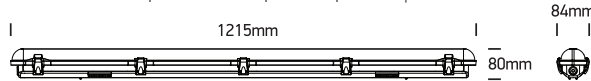

INSTALLATION MANUAL

38118M, 38136M, 38158M

80
CRI

Complete with driver / Stainless steel clips

38118M: 15W | SMD 2835 | 230V | PC + opal PC diffuser

38136M: 30W | SMD 2835 | 230V | PC + opal PC diffuser

38158M: 40W | SMD 2835 | 230V | PC + opal PC diffuser