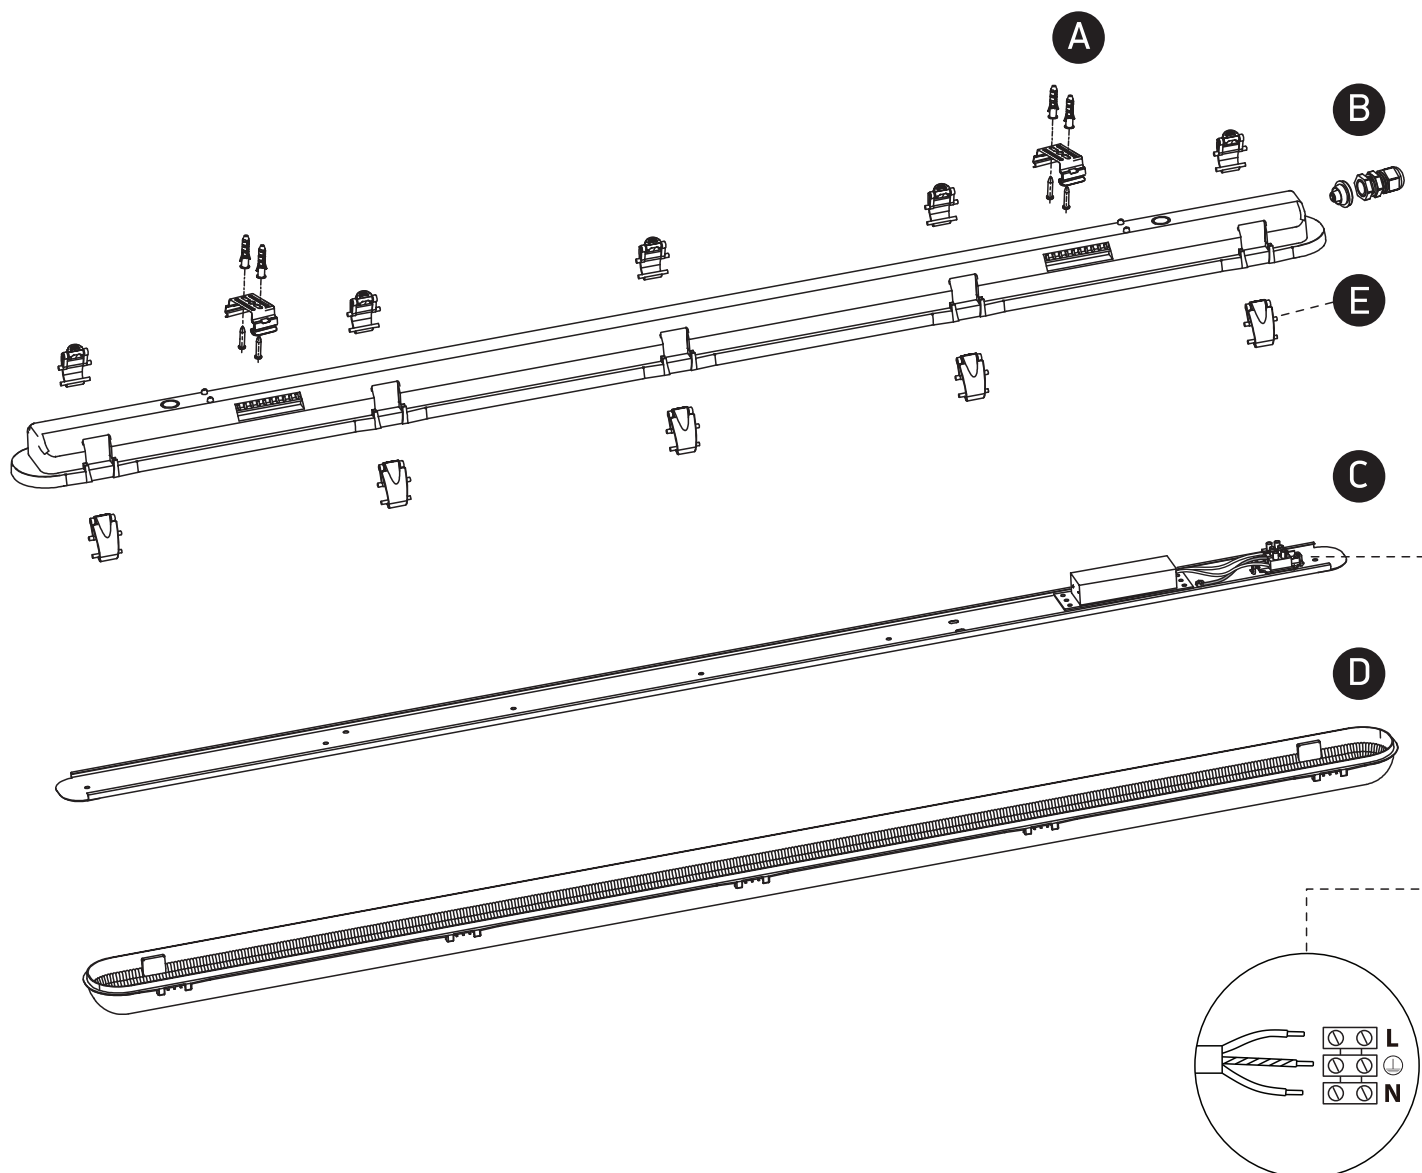

INSTALLATION MANUAL

38118M, 38136M, 38158M

80
CRI

Complete with driver / Stainless steel clips

38118M: 15W | SMD 2835 | 230V | PC + opal PC diffuser

38136M: 30W | SMD 2835 | 230V | PC + opal PC diffuser

38158M: 40W | SMD 2835 | 230V | PC + opal PC diffuser

one
LIGHT

Warnings:

1. Make sure that the product is installed properly before connecting to electricity.
2. Do not cover the fitting.
3. Maintenance and installation should only be carried out by a professional electrician.