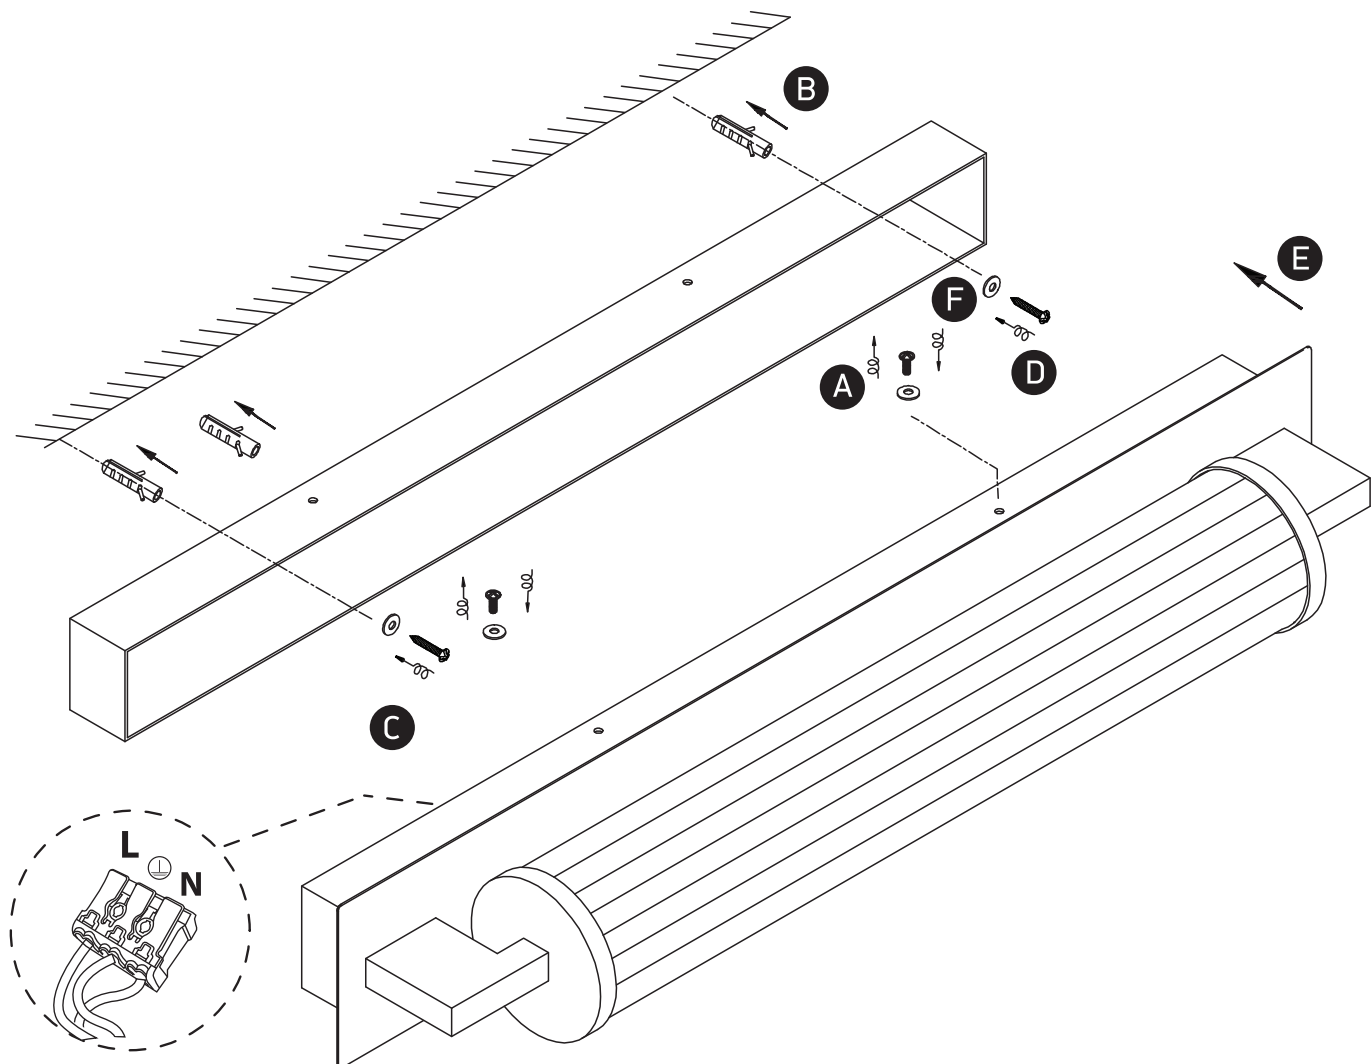

INSTALLATION MANUAL

38118N

ecolight

230V | SMD 2835 | 18W | IP44 | Aluminium + glass

80
CRI

580mm

105mm

115mm

Complete with 500mA driver.

Warnings:

1. Make sure that the product is installed properly before connecting to electricity.
2. Do not cover the fitting.
3. Maintenance and installation should only be carried out by a professional electrician.