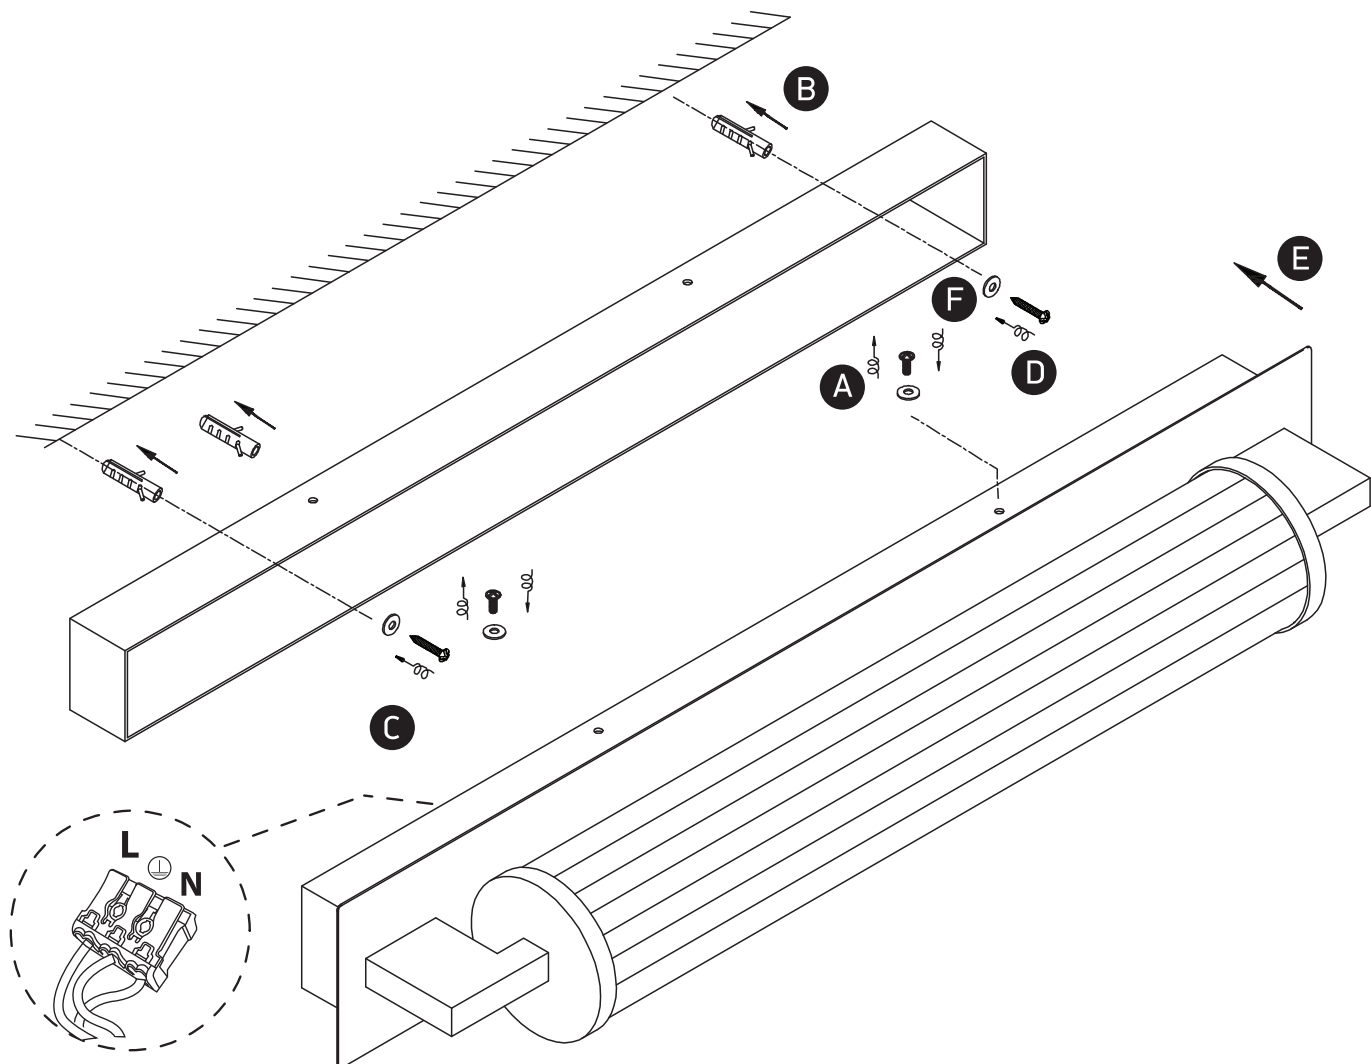

INSTALLATION MANUAL

38118N

ecolight

230V | SMD 2835 | 18W | IP44 | Aluminium + glass

80
CRI

580mm

105mm

115mm

Complete with 500mA driver.

Warnings:

1. Make sure that the product is installed properly before connecting to electricity.
2. Do not cover the fitting.
3. Maintenance and installation should only be carried out by a professional electrician.