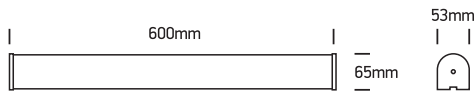

INSTALLATION MANUAL

38115C, 38120C

ecolight

**80
CRI**

Complete with driver.

38115C: 230V | SMD 2835 | 15W | IP44 | Aluminium + PC

38120C: 230V | SMD 2835 | 20W | IP44 | Aluminium + PC

one
LIGHT