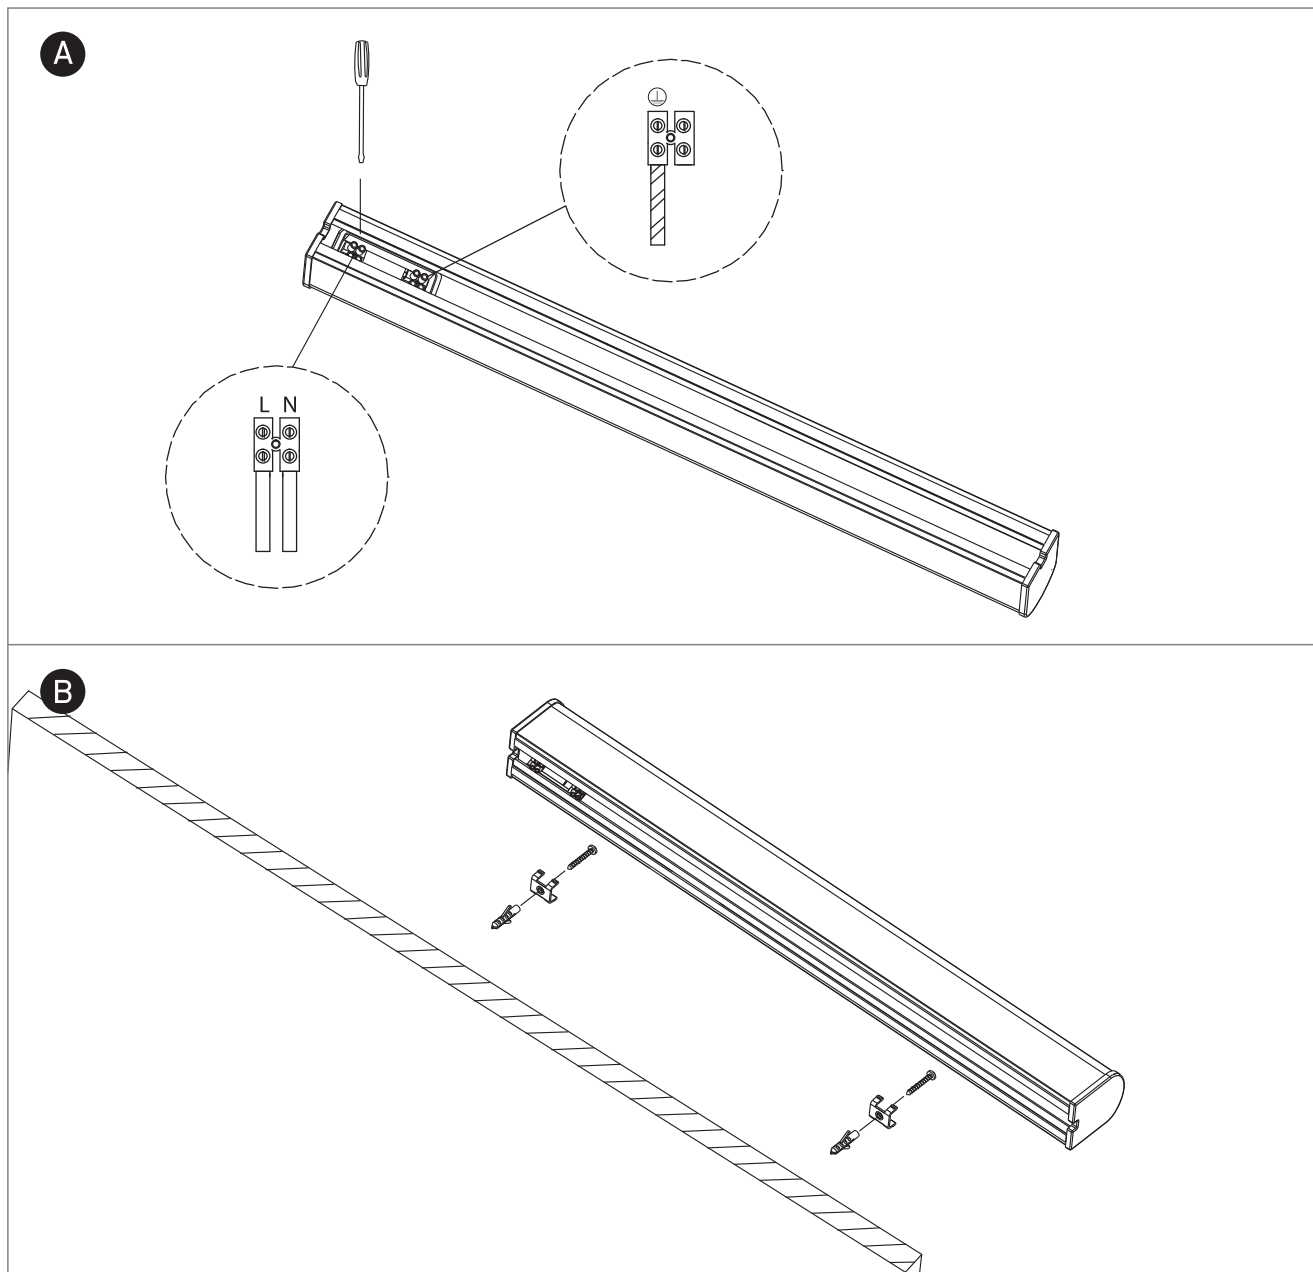

INSTALLATION MANUAL

38115C, 38120C

ecolight

**80
CRI**

Complete with driver.

38115C: 230V | SMD 2835 | 15W | IP44 | Aluminium + PC

38120C: 230V | SMD 2835 | 20W | IP44 | Aluminium + PC

one
LIGHT