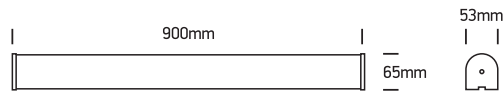

INSTALLATION MANUAL

38115C, 38120C

ecolight

**80
CRI**

Complete with driver.

38115C: 230V | SMD 2835 | 15W | IP44 | Aluminium + PC

38120C: 230V | SMD 2835 | 20W | IP44 | Aluminium + PC

one
LIGHT