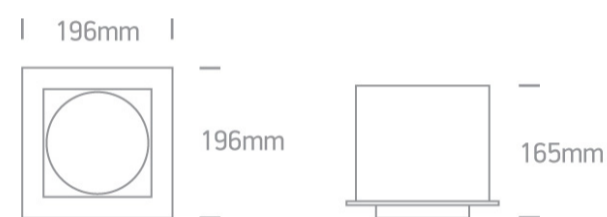

07 Downlights Adjustable LED>The Box Type Shop Range

51138/W/C

38W COB LED Recessed adjustable downlight, shop range, IP20.

Supplied with non-dimmable LED driver.

Complies with standard EN60598-1 and any other specific standards.

Downloads

Dimensions

Gallery

Physical Specification

Item Group

07 Downlights Adjustable LED

Family

The Box Type Shop Range

Length

196mm

Width	196mm
Height	165mm
Cutout Hole Width	170mm
Cutout Hole Length	170mm
Recessed Ceiling	Yes
Depth Required	200mm
Indoor	Yes
Adjustable	2 Directions

Electrical Characteristics

Gear	External-Included
Fitting + Driver	
Input Voltage	100-240V
50 Hz	Yes
60 Hz	Yes
Safety Class	
Power(Watts)	38W
IP Rating	IP20
Light Source	LED built in
Dimmable	No
F Mark	