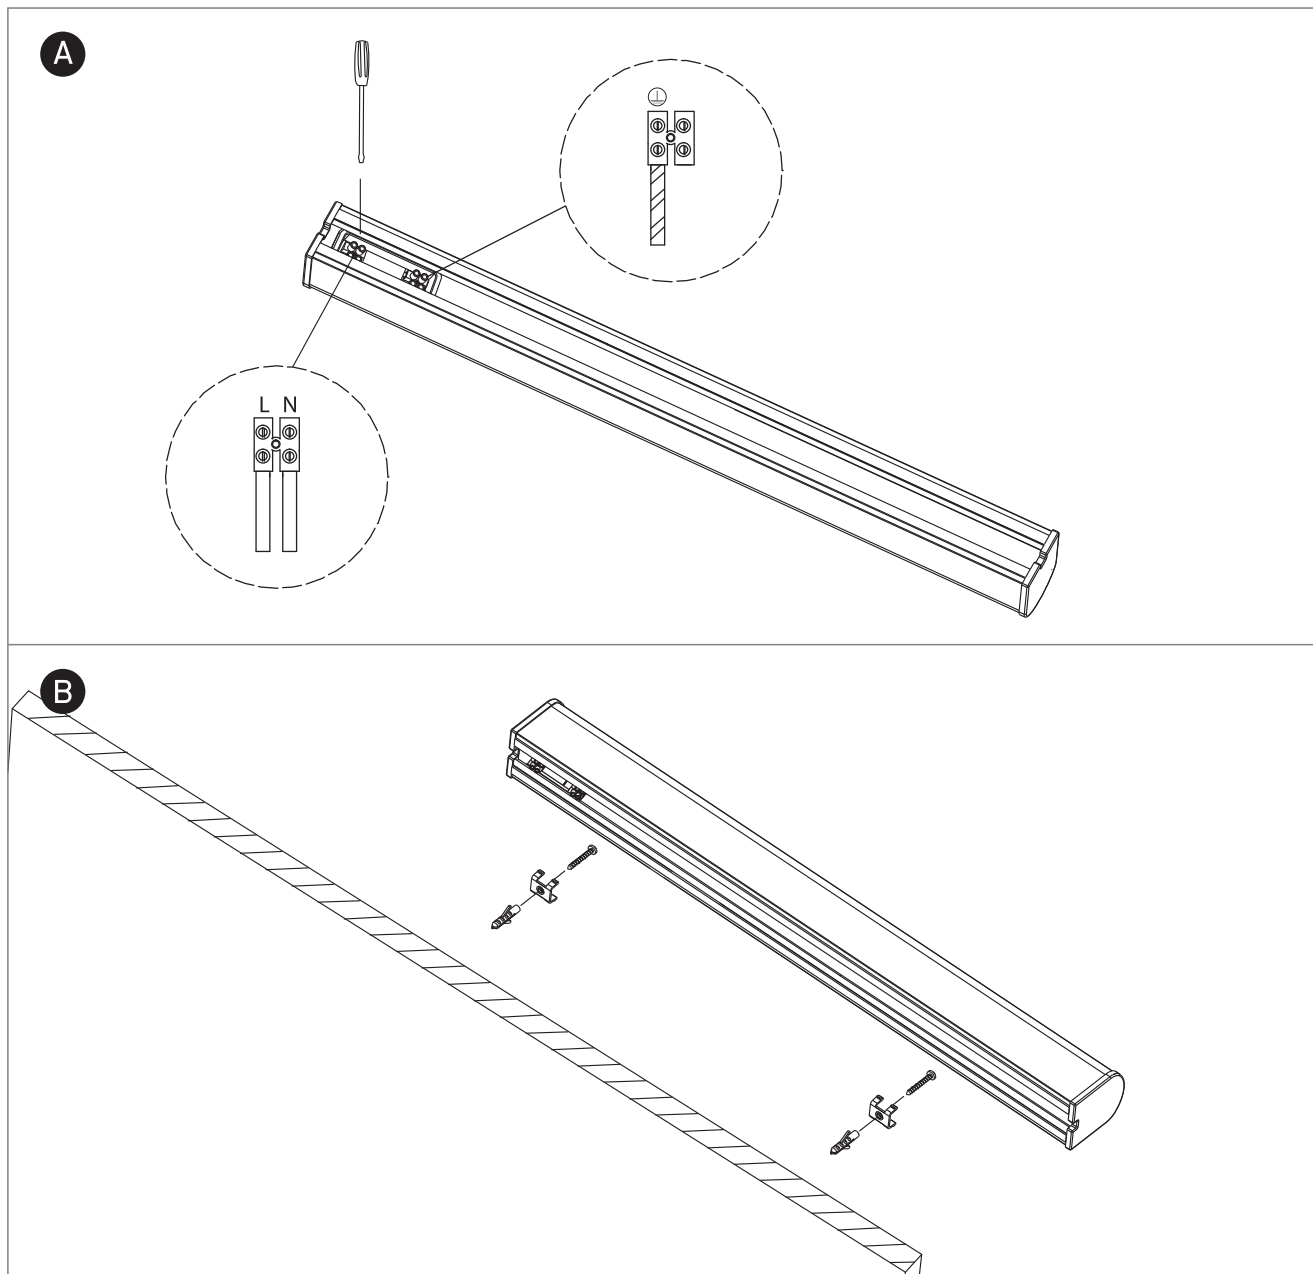

INSTALLATION MANUAL

38115C, 38120C

ecolight

80
CRI

Complete with driver.

38115C: 230V | SMD 2835 | 15W | IP44 | Aluminium + PC

38120C: 230V | SMD 2835 | 20W | IP44 | Aluminium + PC

one
LIGHT