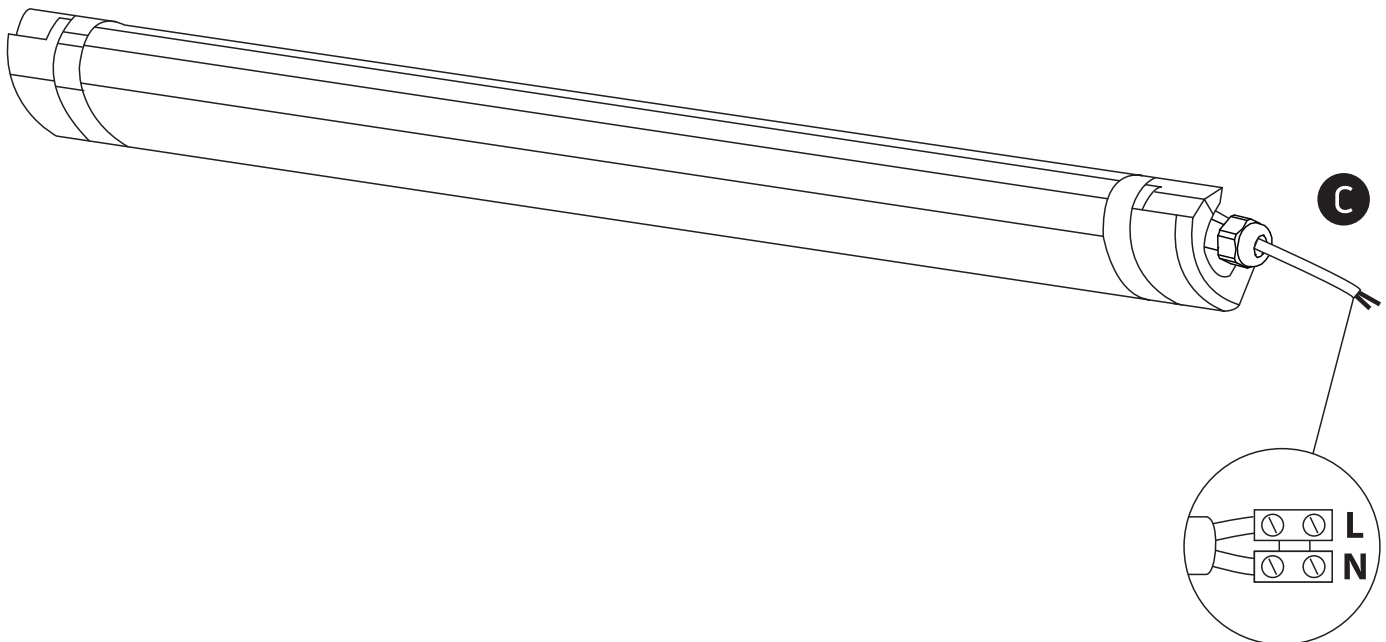

Warnings:

1. Make sure that the product is installed properly before connecting to electricity.
2. Do not cover the fitting.
3. Maintenance and installation should only be carried out by a professional electrician.