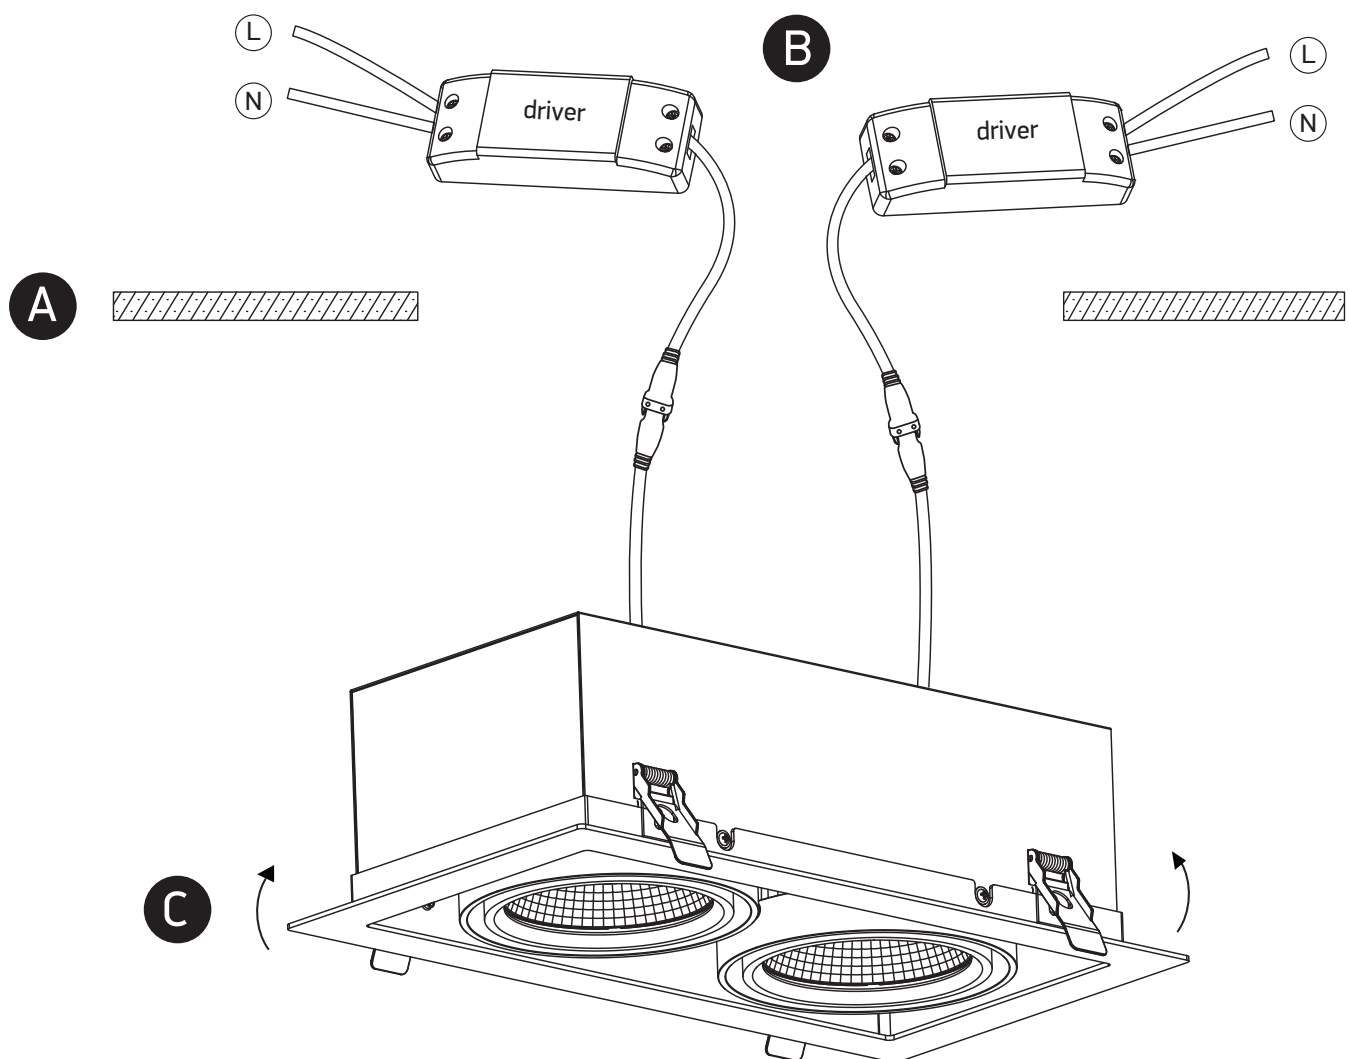

INSTALLATION MANUAL

51230

LED BUILT IN

ADJUSTABLE

90 CRI

CE EAC UK CA

RoHS COMPLIANT

NOT DIMMABLE

230V | COB LED | 2x30W | IP20 | Aluminium + metal
Complete with 750mA drivers.

one
LIGHT

Warnings:

1. Make sure that the product is installed properly before connecting to electricity.
2. Do not cover the fitting.
3. Maintenance and installation should only be carried out by a professional electrician.