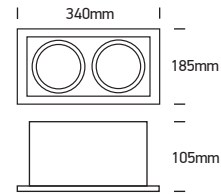

INSTALLATION MANUAL

51230

LED BUILT IN

ADJUSTABLE

90 CRI

CE EAC UK CA

RoHS COMPLIANT

NOT DIMMABLE

230V | COB LED | 2x30W | IP20 | Aluminium + metal
Complete with 750mA drivers.

one
LIGHT

Warnings:

1. Make sure that the product is installed properly before connecting to electricity.
2. Do not cover the fitting.
3. Maintenance and installation should only be carried out by a professional electrician.