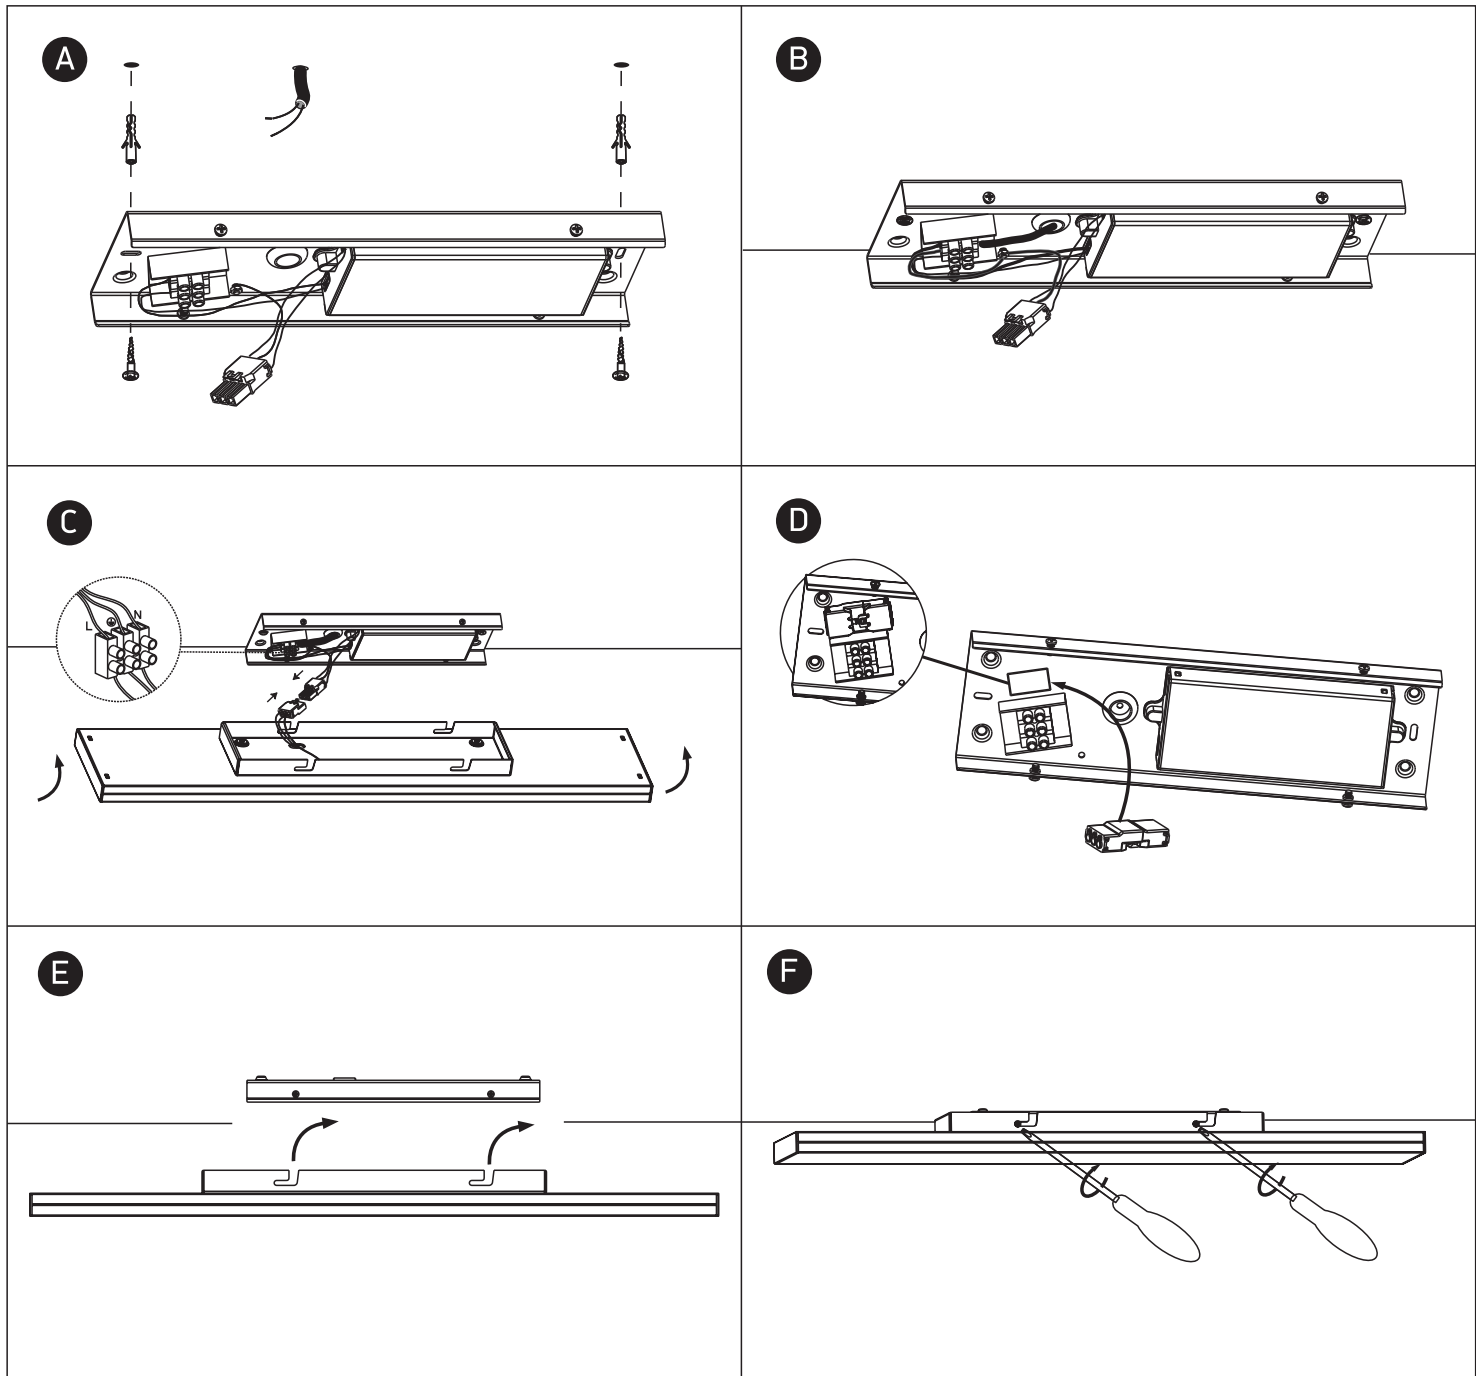

INSTALLATION MANUAL

38148N

ecopanel

80
CRI

230V | SMD 2835 | 48W | IP20 | Aluminium + PC
Complete with 360mA driver.

Warnings:

1. Make sure that the product is installed properly before connecting to electricity.
2. Do not cover the fitting.
3. Maintenance and installation should only be carried out by a professional electrician.