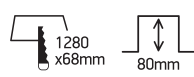

## 38150BR

ecolight |    DARK LIGHT UGR17 | 90 CRI |     

40W | SMD 3030 | 230V | IP20 | Aluminium

Complete with 1000mA driver.