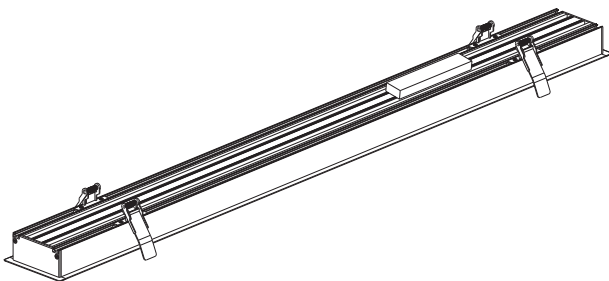

A INSTALLATION