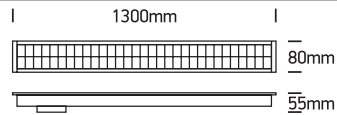

## 38150BR

ecolight |    DARK LIGHT UGR17 | 90 CRI |     

40W | SMD 3030 | 230V | IP20 | Aluminium

Complete with 1000mA driver.