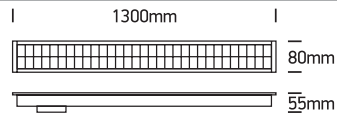

## 38150BR

ecolight |    DARK LIGHT UGR17 | 90 CRI |    

40W | SMD 3030 | 230V | IP20 | Aluminium

Complete with 1000mA driver.