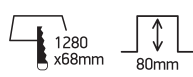

## 38150BR

ecolight |    DARK LIGHT UGR17 | 90 CRI |    

40W | SMD 3030 | 230V | IP20 | Aluminium

Complete with 1000mA driver.