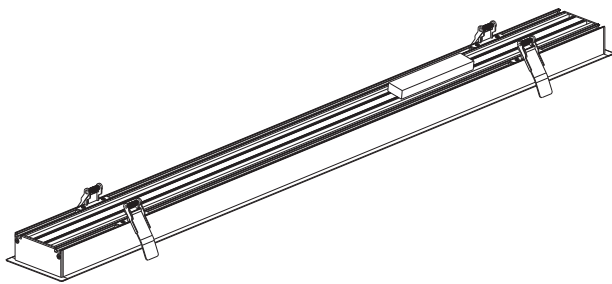

A INSTALLATION