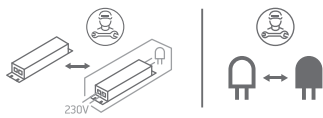

## 38150BR

ecolight |    DARK LIGHT UGR17 | 90 CRI |    

40W | SMD 3030 | 230V | IP20 | Aluminium

Complete with 1000mA driver.