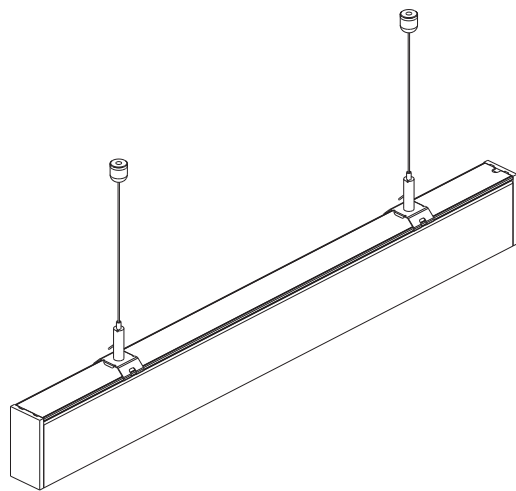

# INSTALLATION MANUAL

38150BU

**ecolight**

UGR17

90 CRI

40W + 20W Uplight | LED | 230V | IP20 | Aluminium  
Complete with 1000mA + 500mA driver.

**one**  
LIGHT

## A INSTALLATION