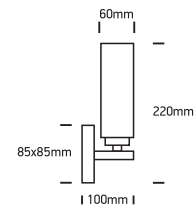

INSTALLATION MANUAL

60106

100-240V | E14 | 40W | IP44 | Metal + Glass

Warnings:

1. Make sure that the product is installed properly before connecting to electricity.
2. Do not cover the fitting.
3. Maintenance and installation should only be carried out by a professional electrician.