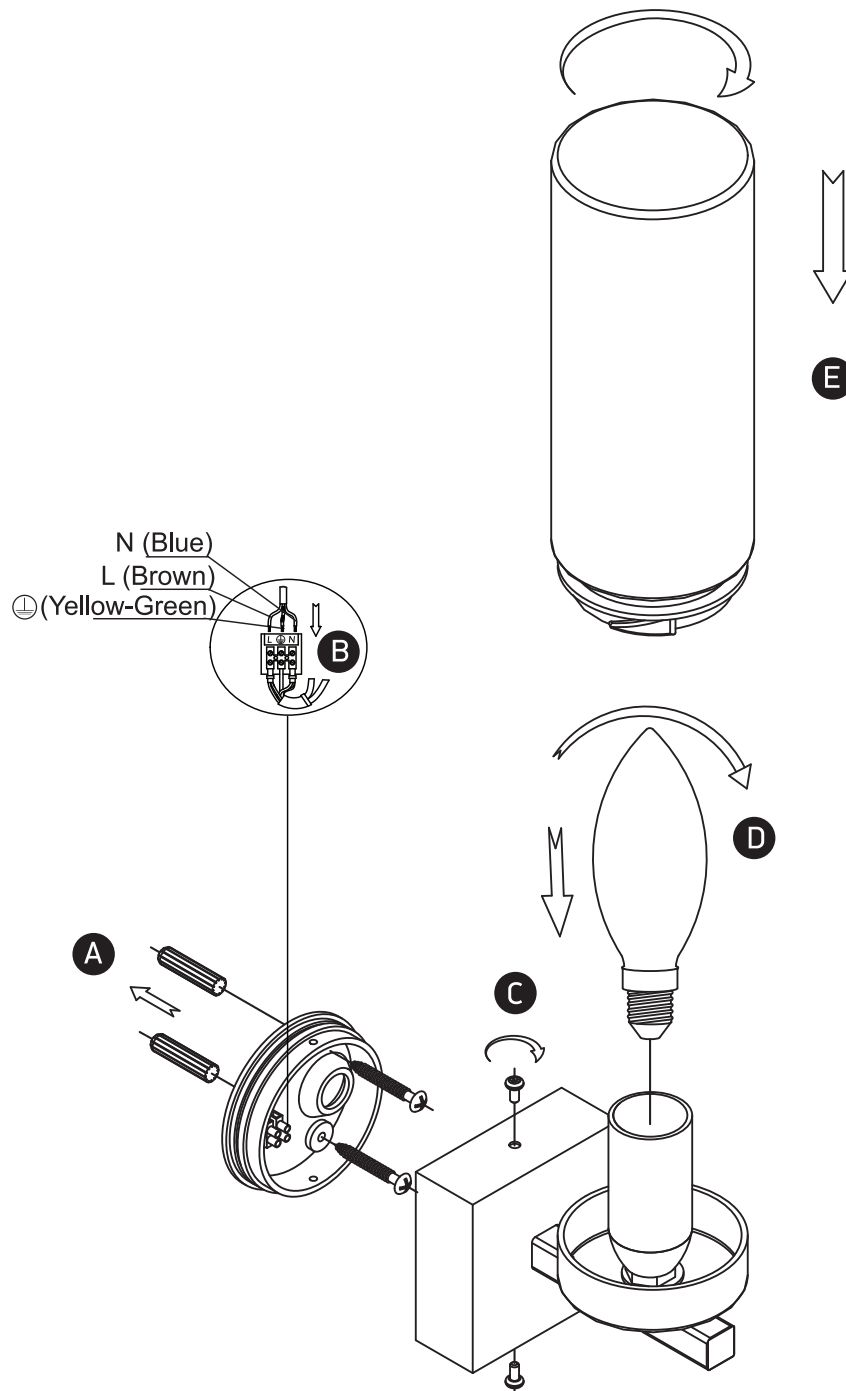

INSTALLATION MANUAL

60106

100-240V | E14 | 40W | IP44 | Metal + Glass

Warnings:

1. Make sure that the product is installed properly before connecting to electricity.
2. Do not cover the fitting.
3. Maintenance and installation should only be carried out by a professional electrician.